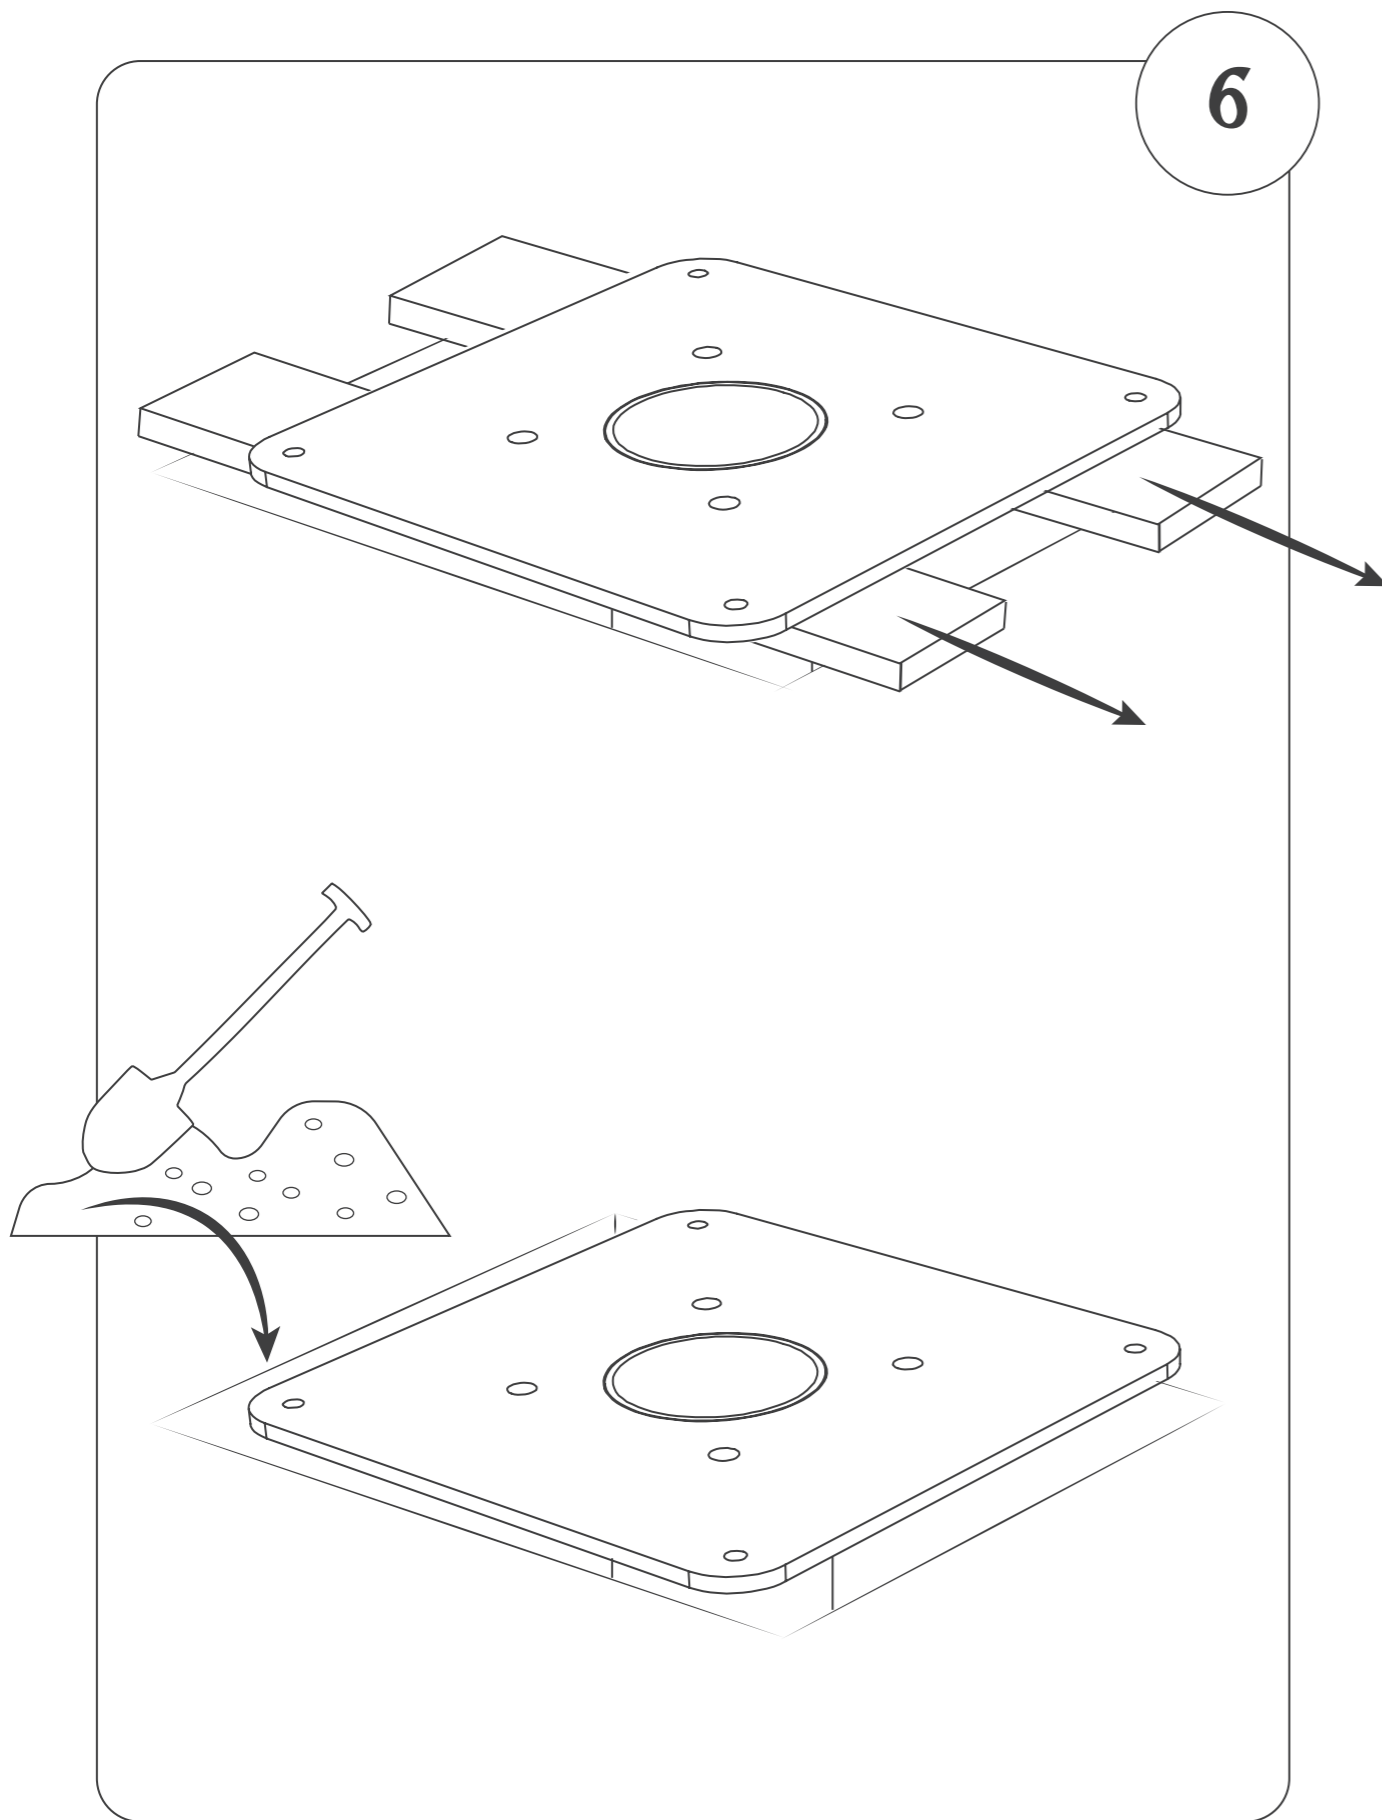

KG 28 kilogram

680 x 460 x 460 (mm)

# MUSICBALL INSTALLATION INSTRUCTION

MB90003\_25042019

3

4

5

6

7