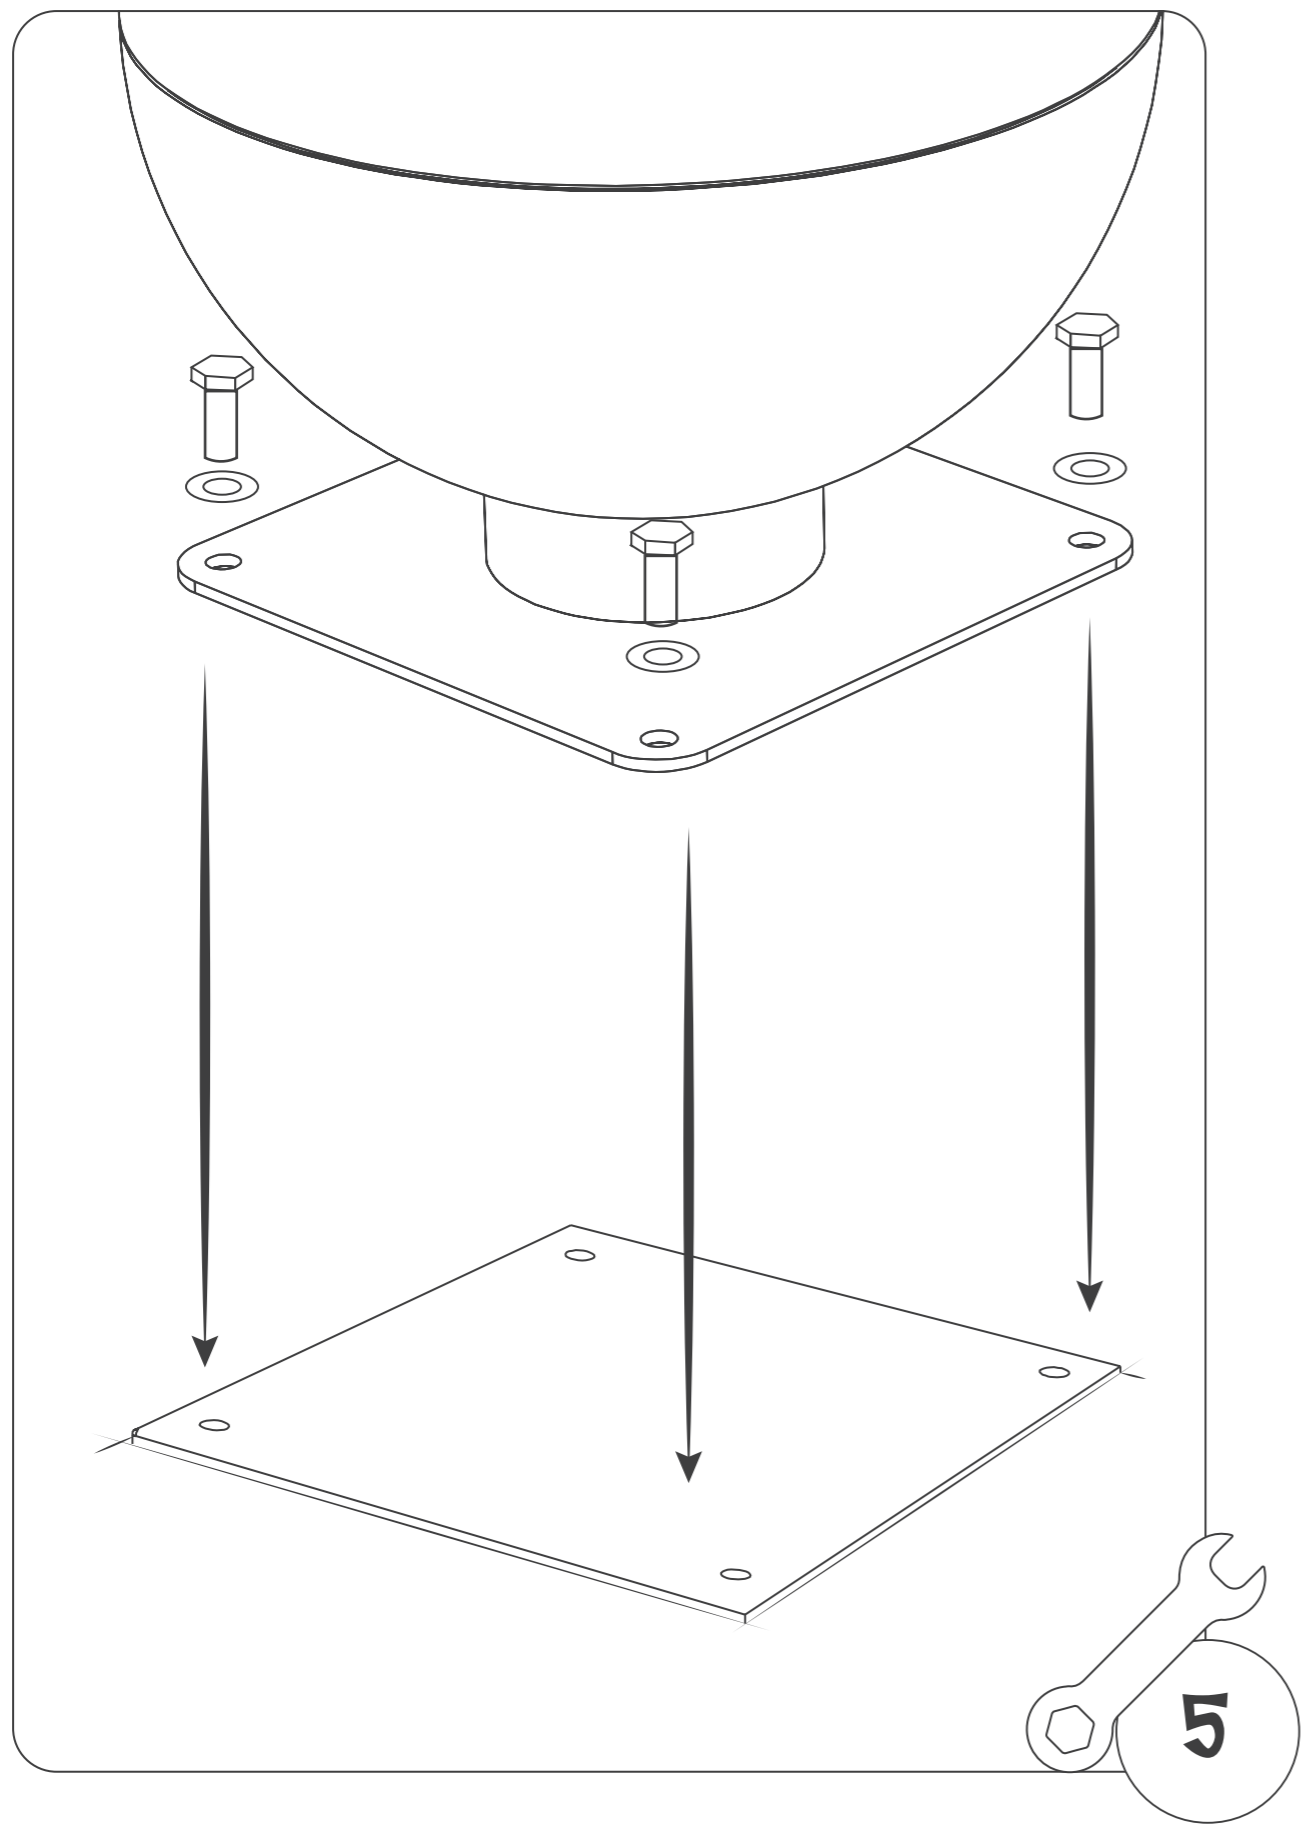

KG 28 kilogram

680 x 460 x 460 (mm)

# MUSICBALL INSTALLATION INSTRUCTION

MB90003\_25042019

3

4

5

6

7