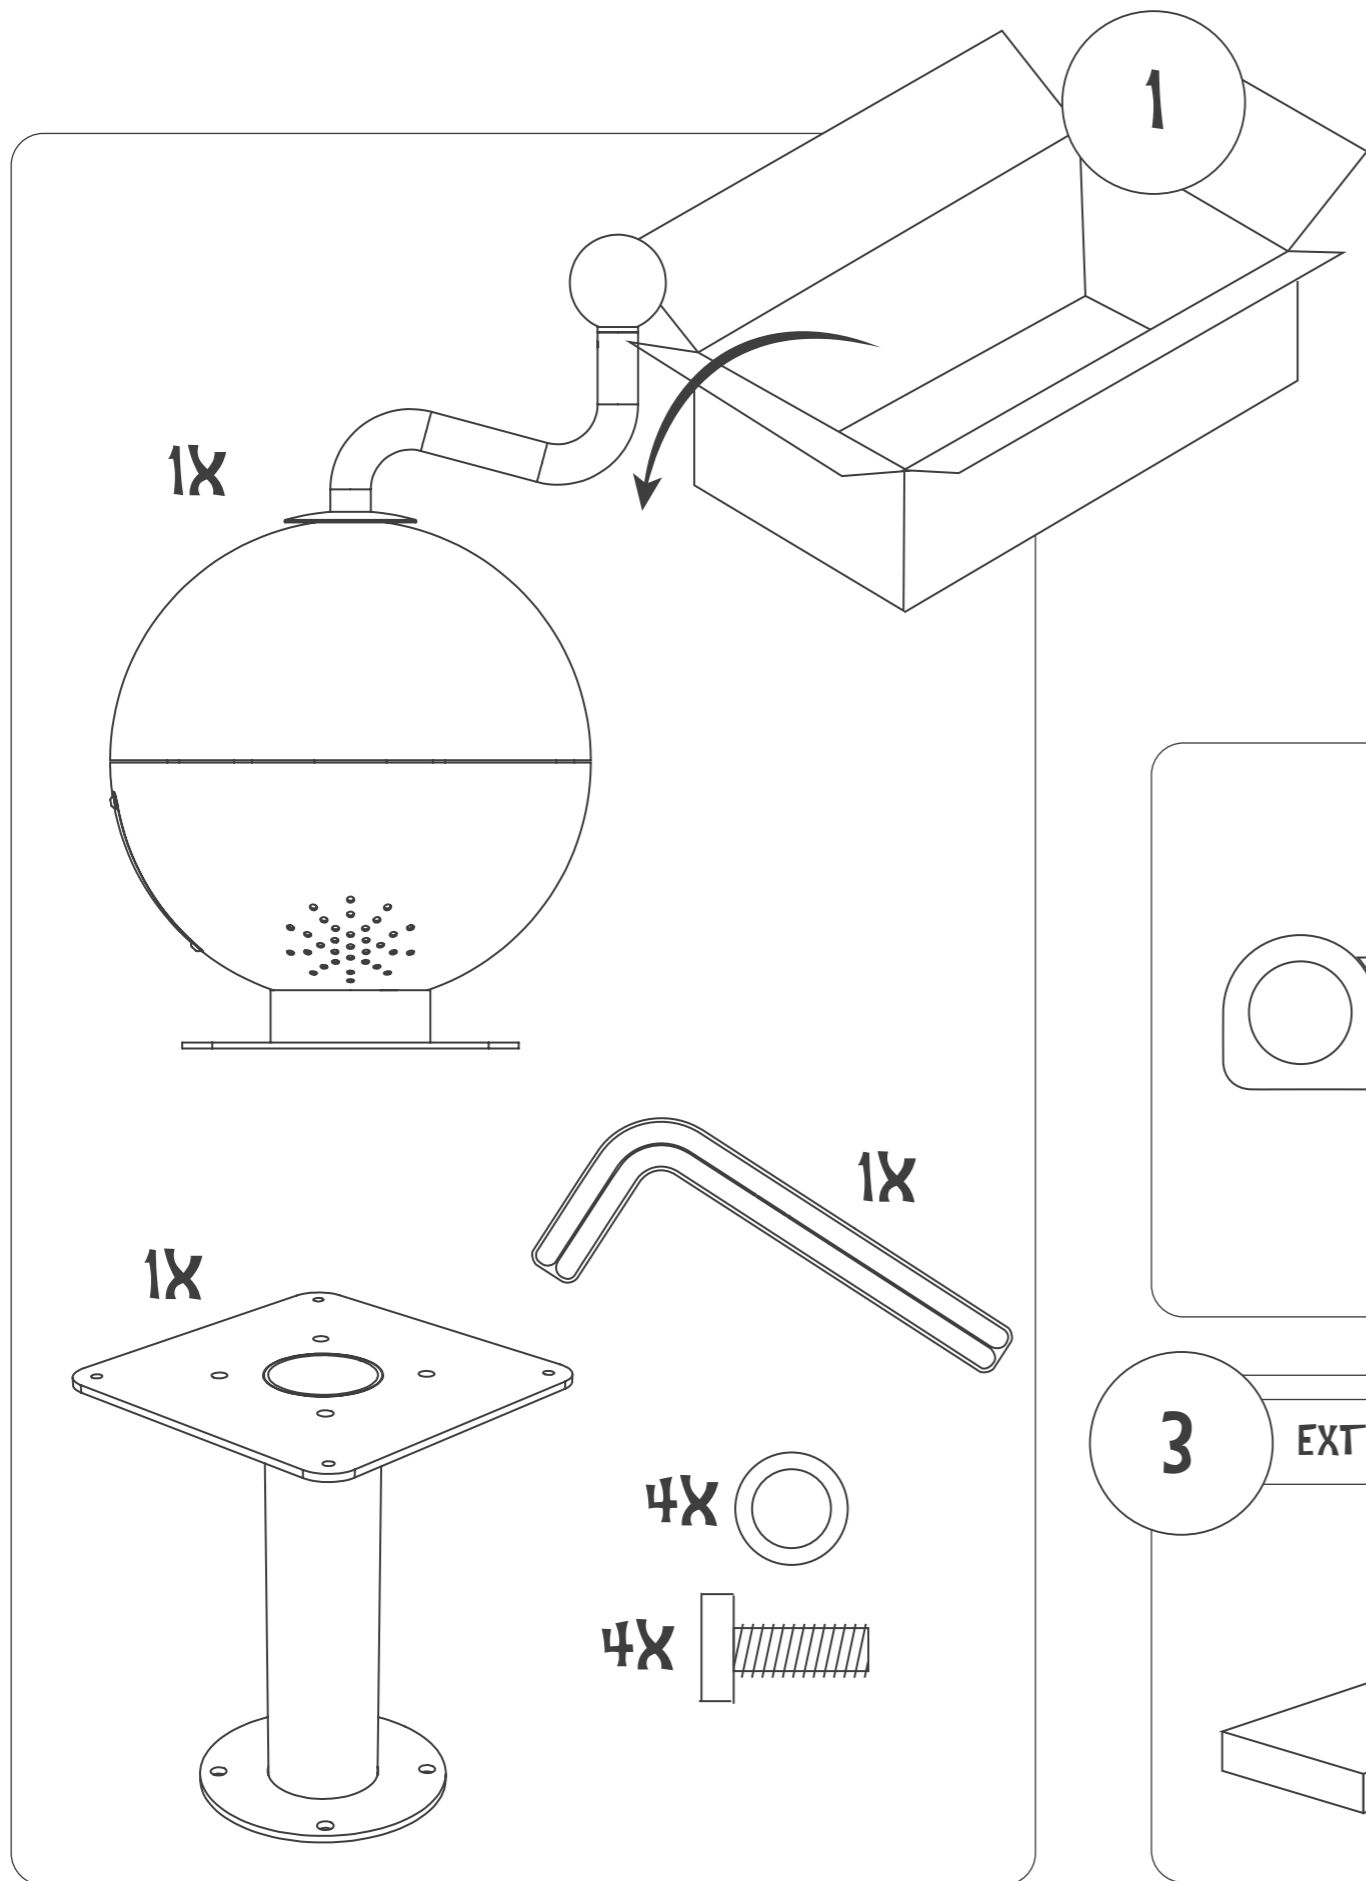

KG 28 kilogram

680 x 460 x 460 (mm)

# MUSICBALL INSTALLATION INSTRUCTION

MB90003\_25042019

3

4

5

6

7