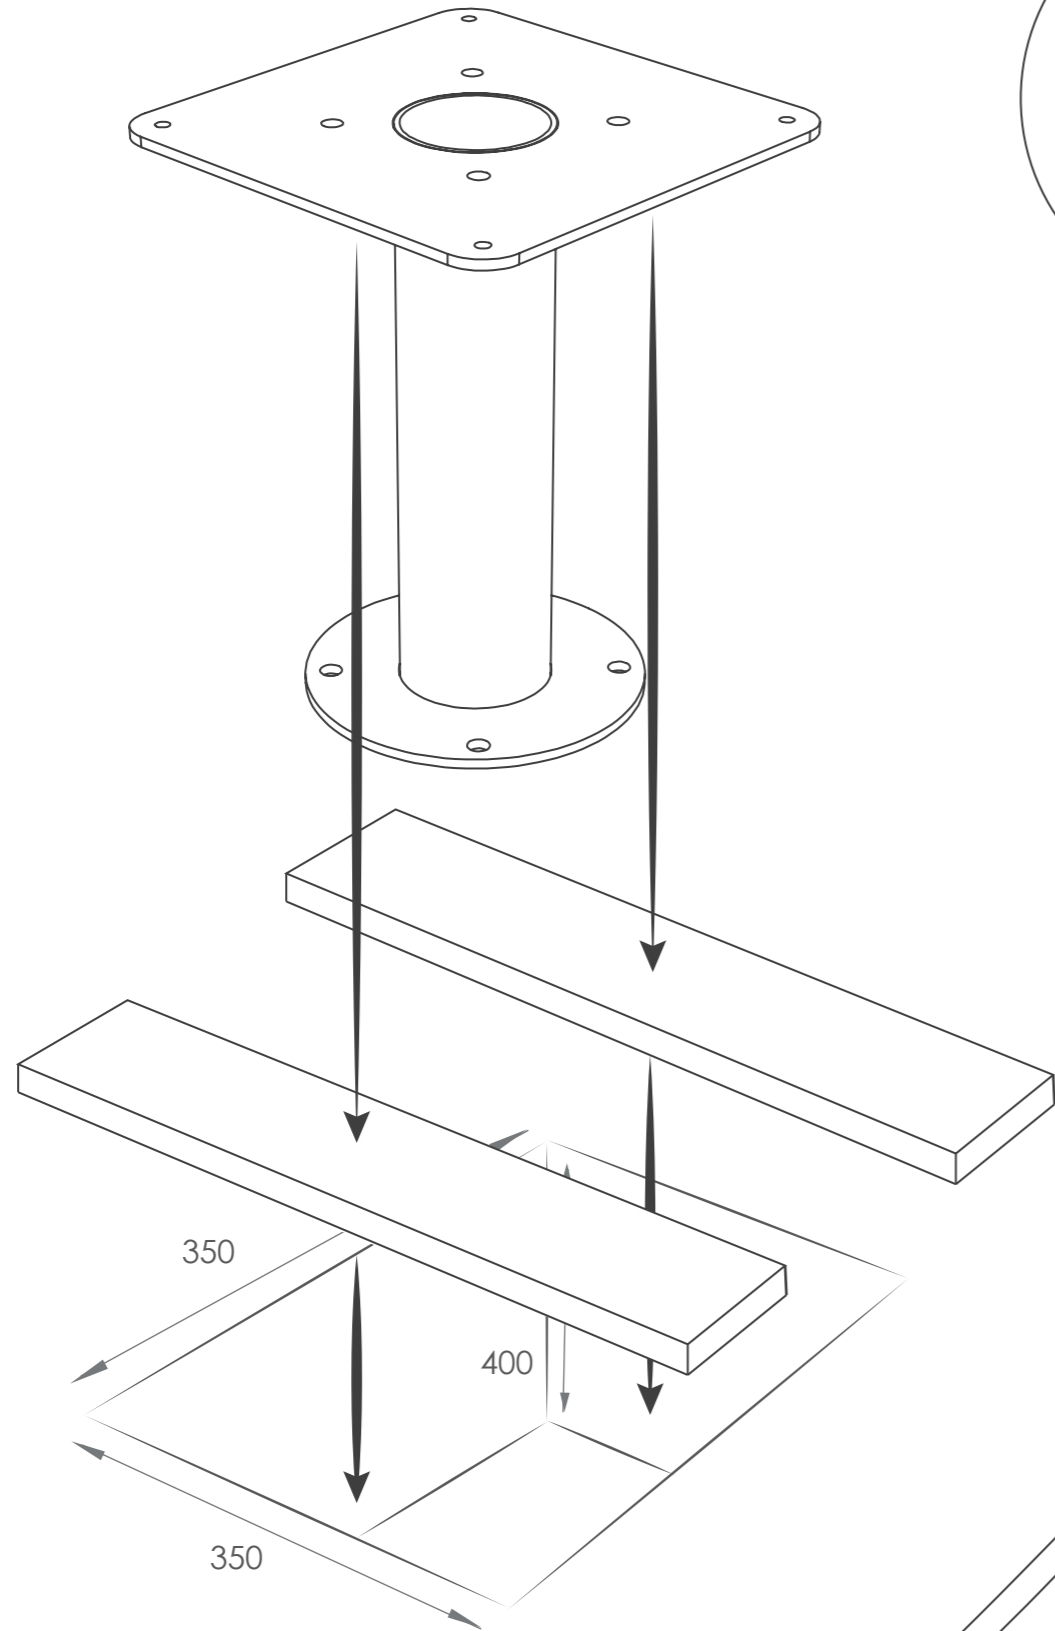

KG 28 kilogram

680 x 460 x 460 (mm)

# MUSICBALL INSTALLATION INSTRUCTION

MB90003\_25042019

3

4

5

6

7