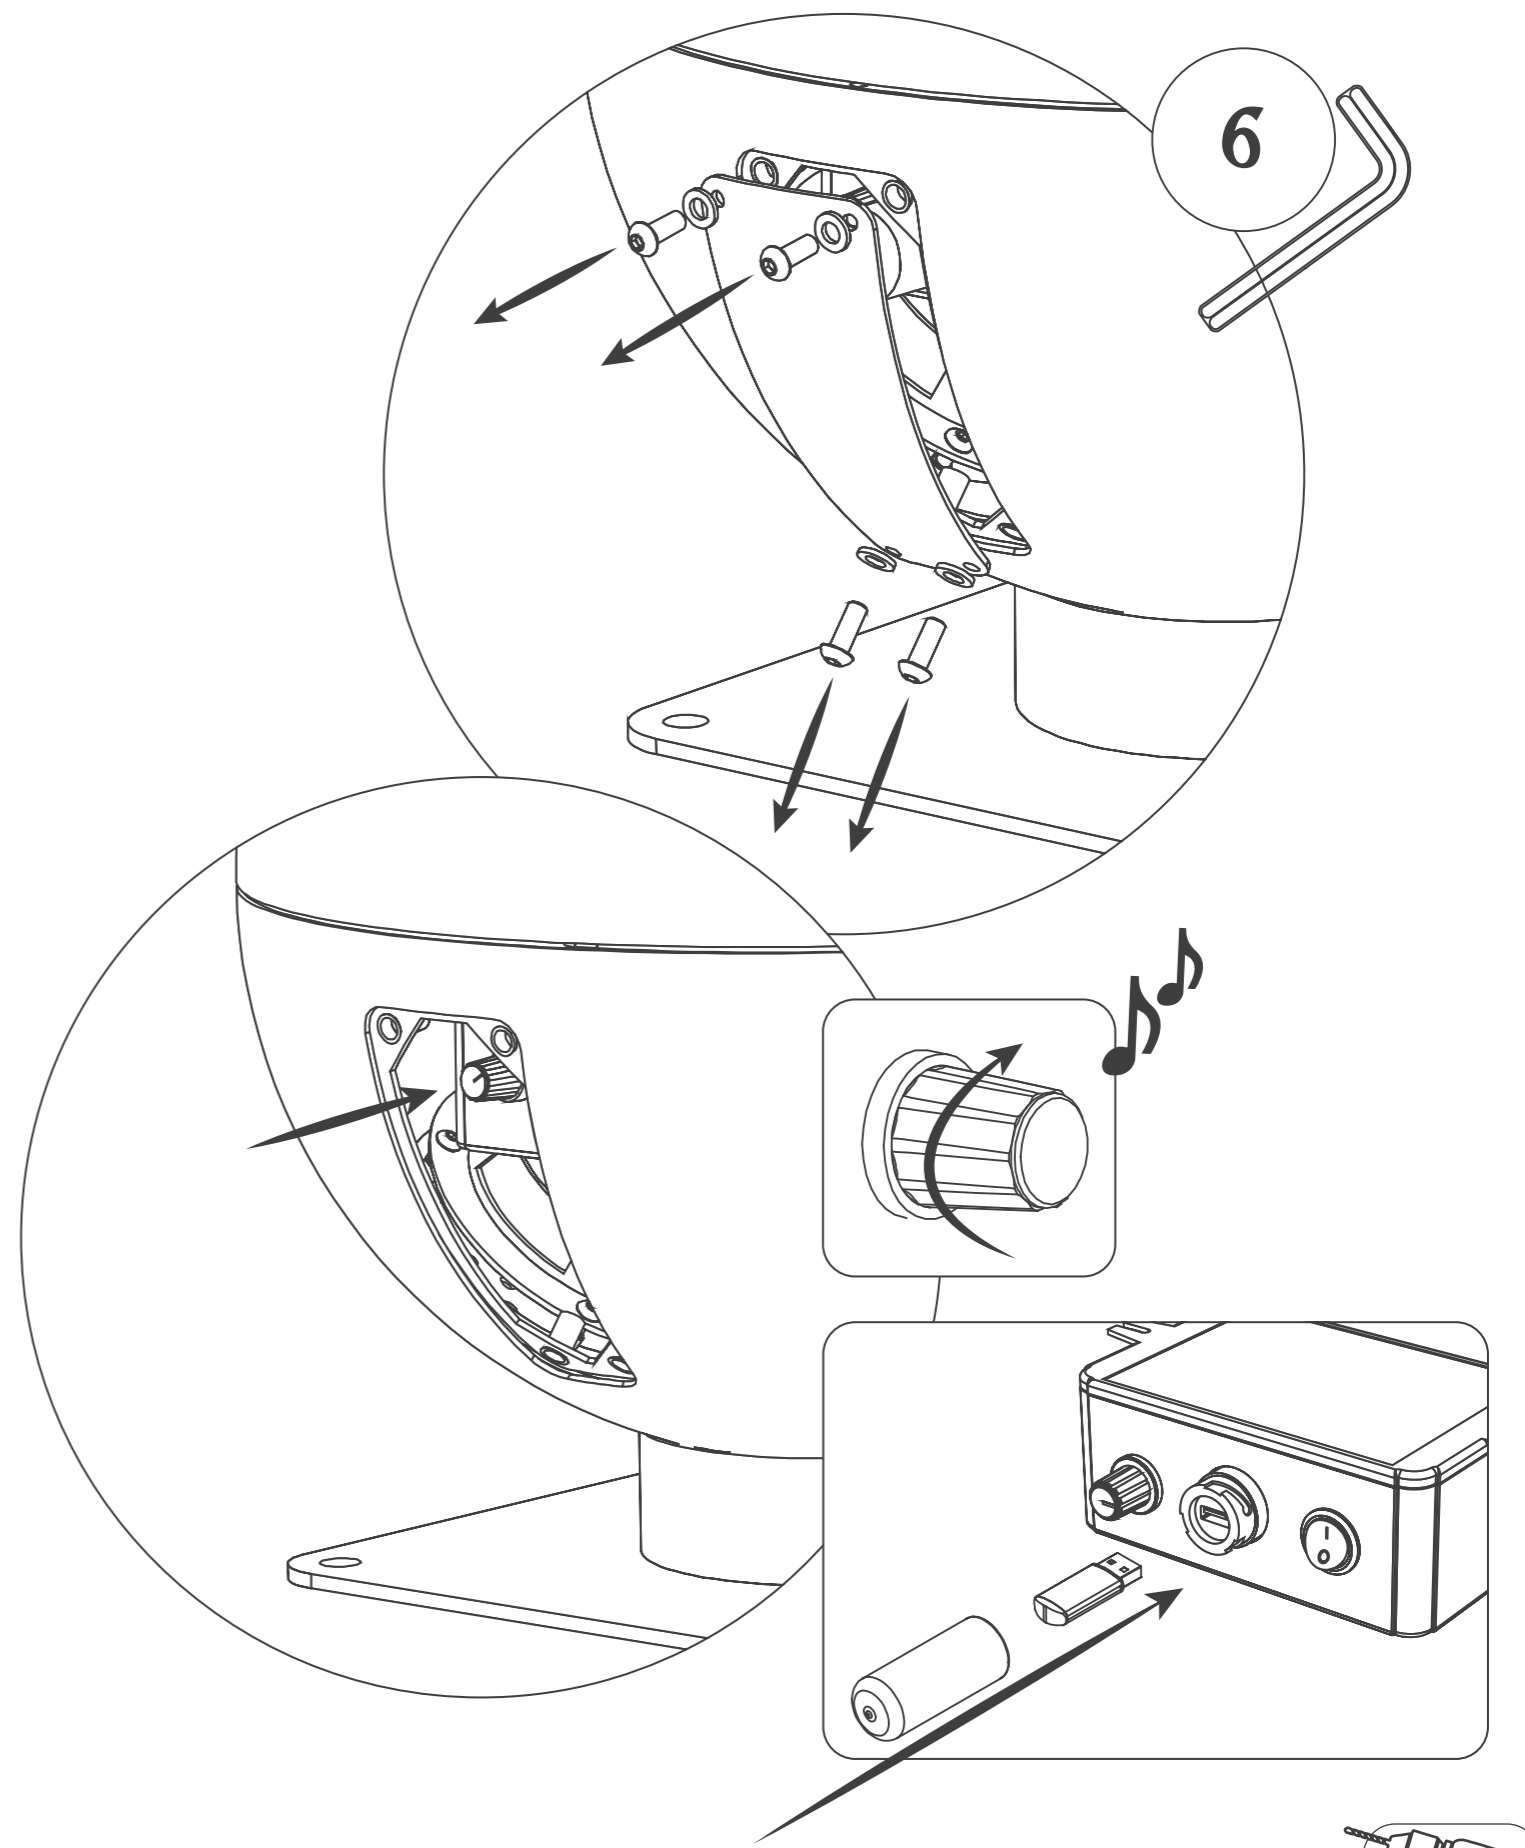

KG 28 kilogram

680 x 460 x 460 (mm)

# MUSICBALL INSTALLATION INSTRUCTION

MB90003\_25042019

3

4

5

6

7