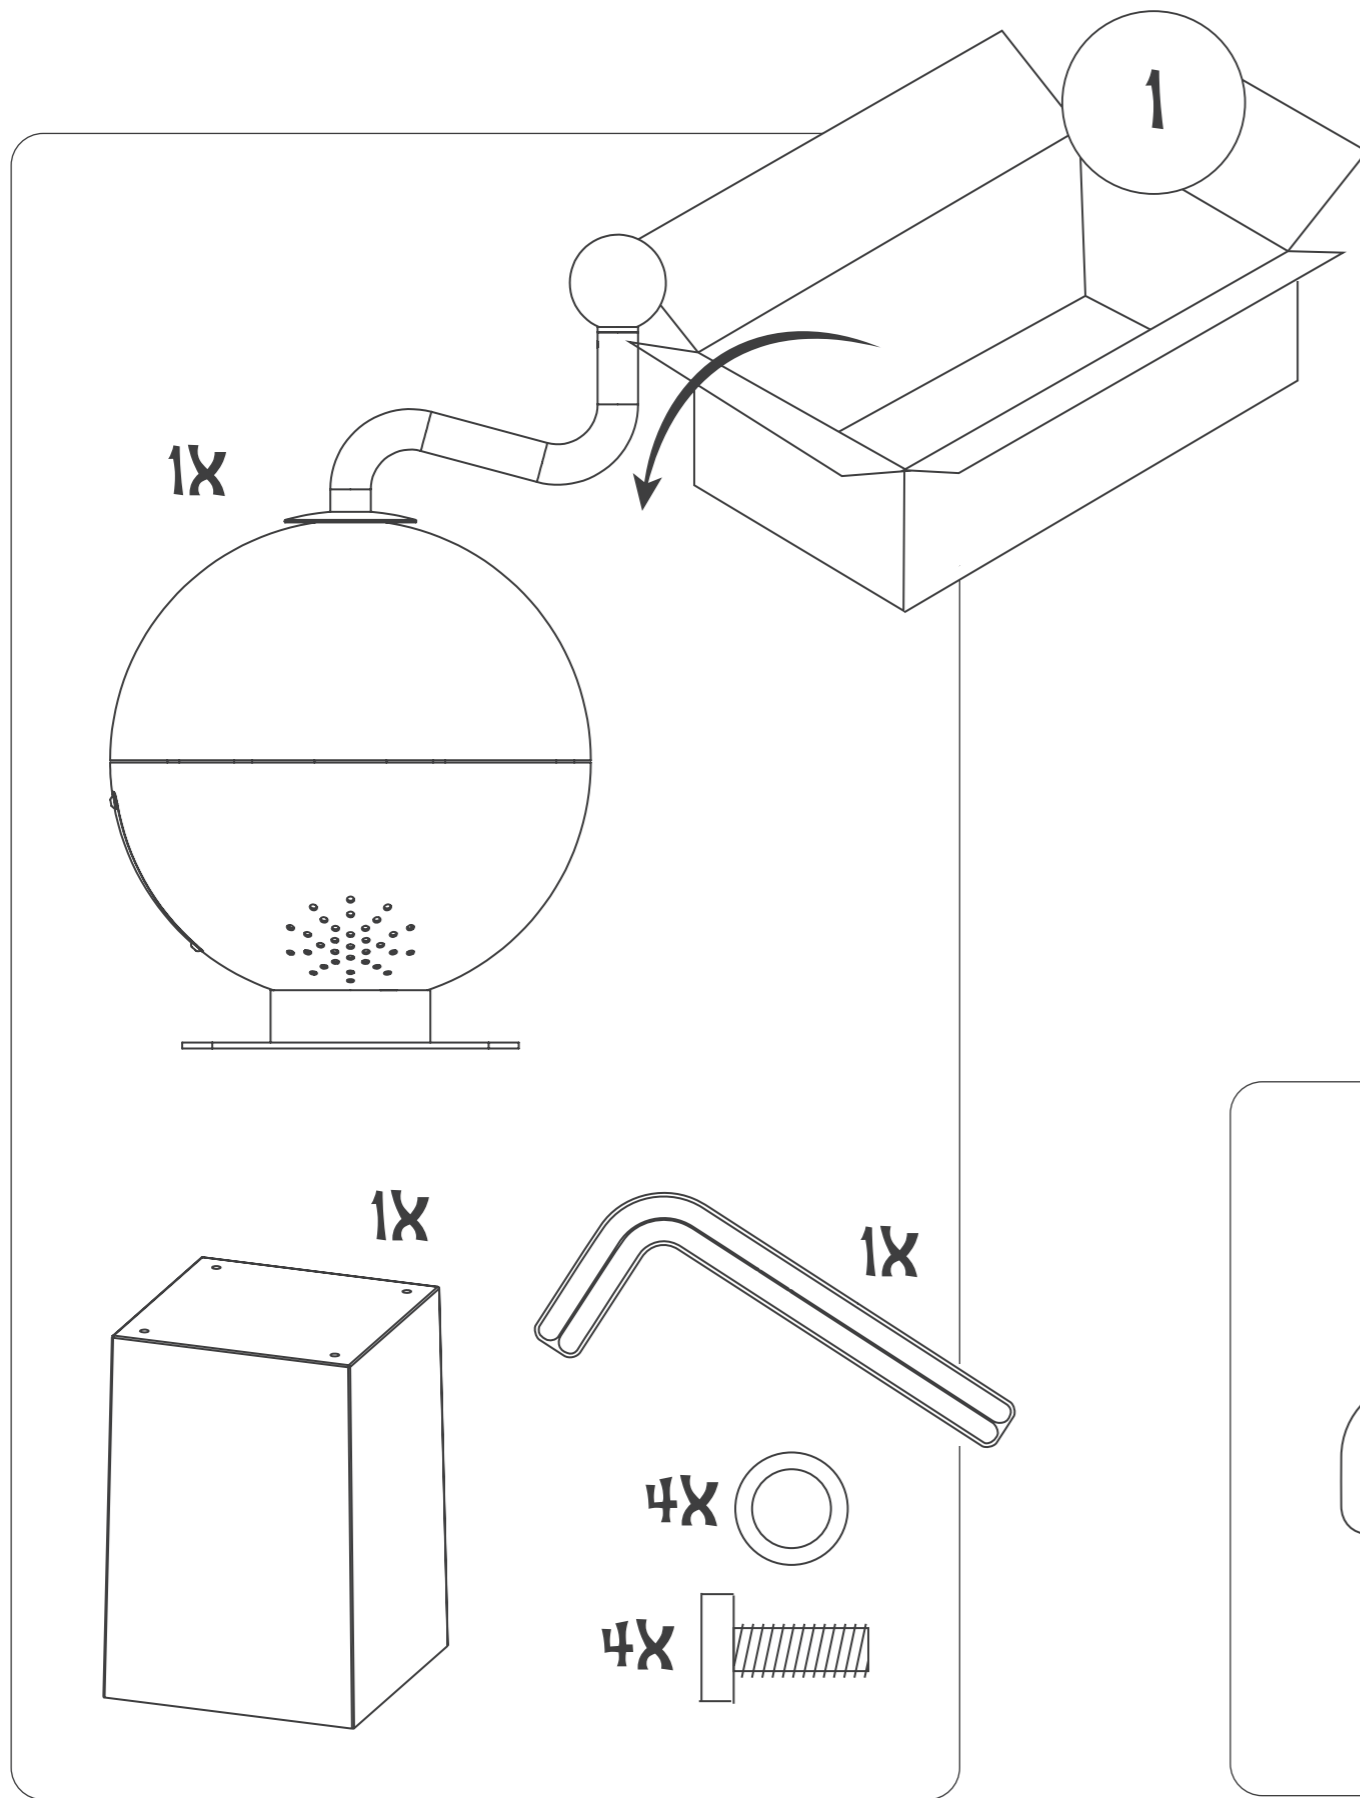

KG 28 kilogram

680 x 460 x 460 (mm)

# MUSICBALL INSTALLATION INSTRUCTION

MB90003\_25042019

3

4

5

6

7