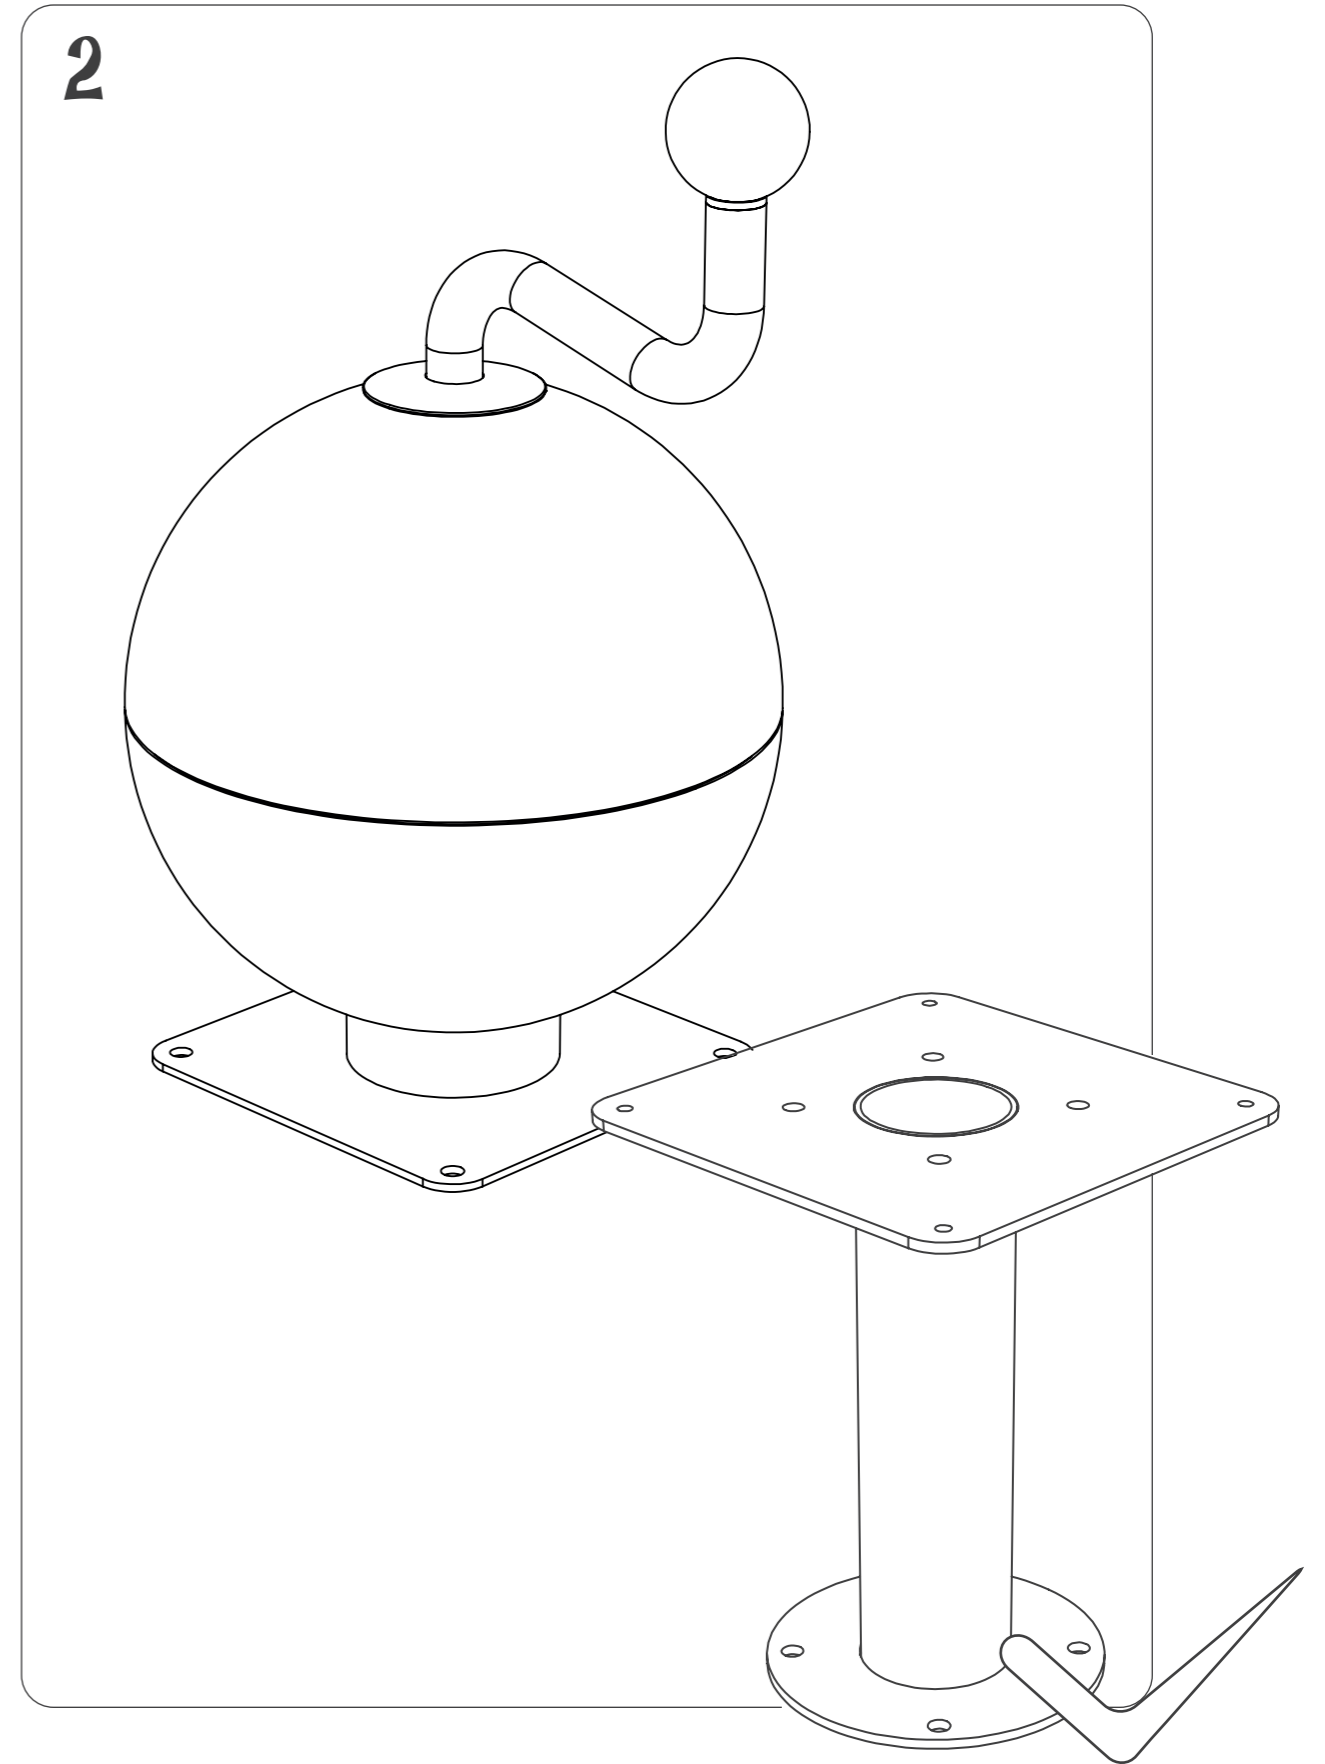

KG 28 kilogram

680 x 460 x 460 (mm)

# MUSICBALL INSTALLATION INSTRUCTION

MB90003\_25042019

3

4

5

6

7