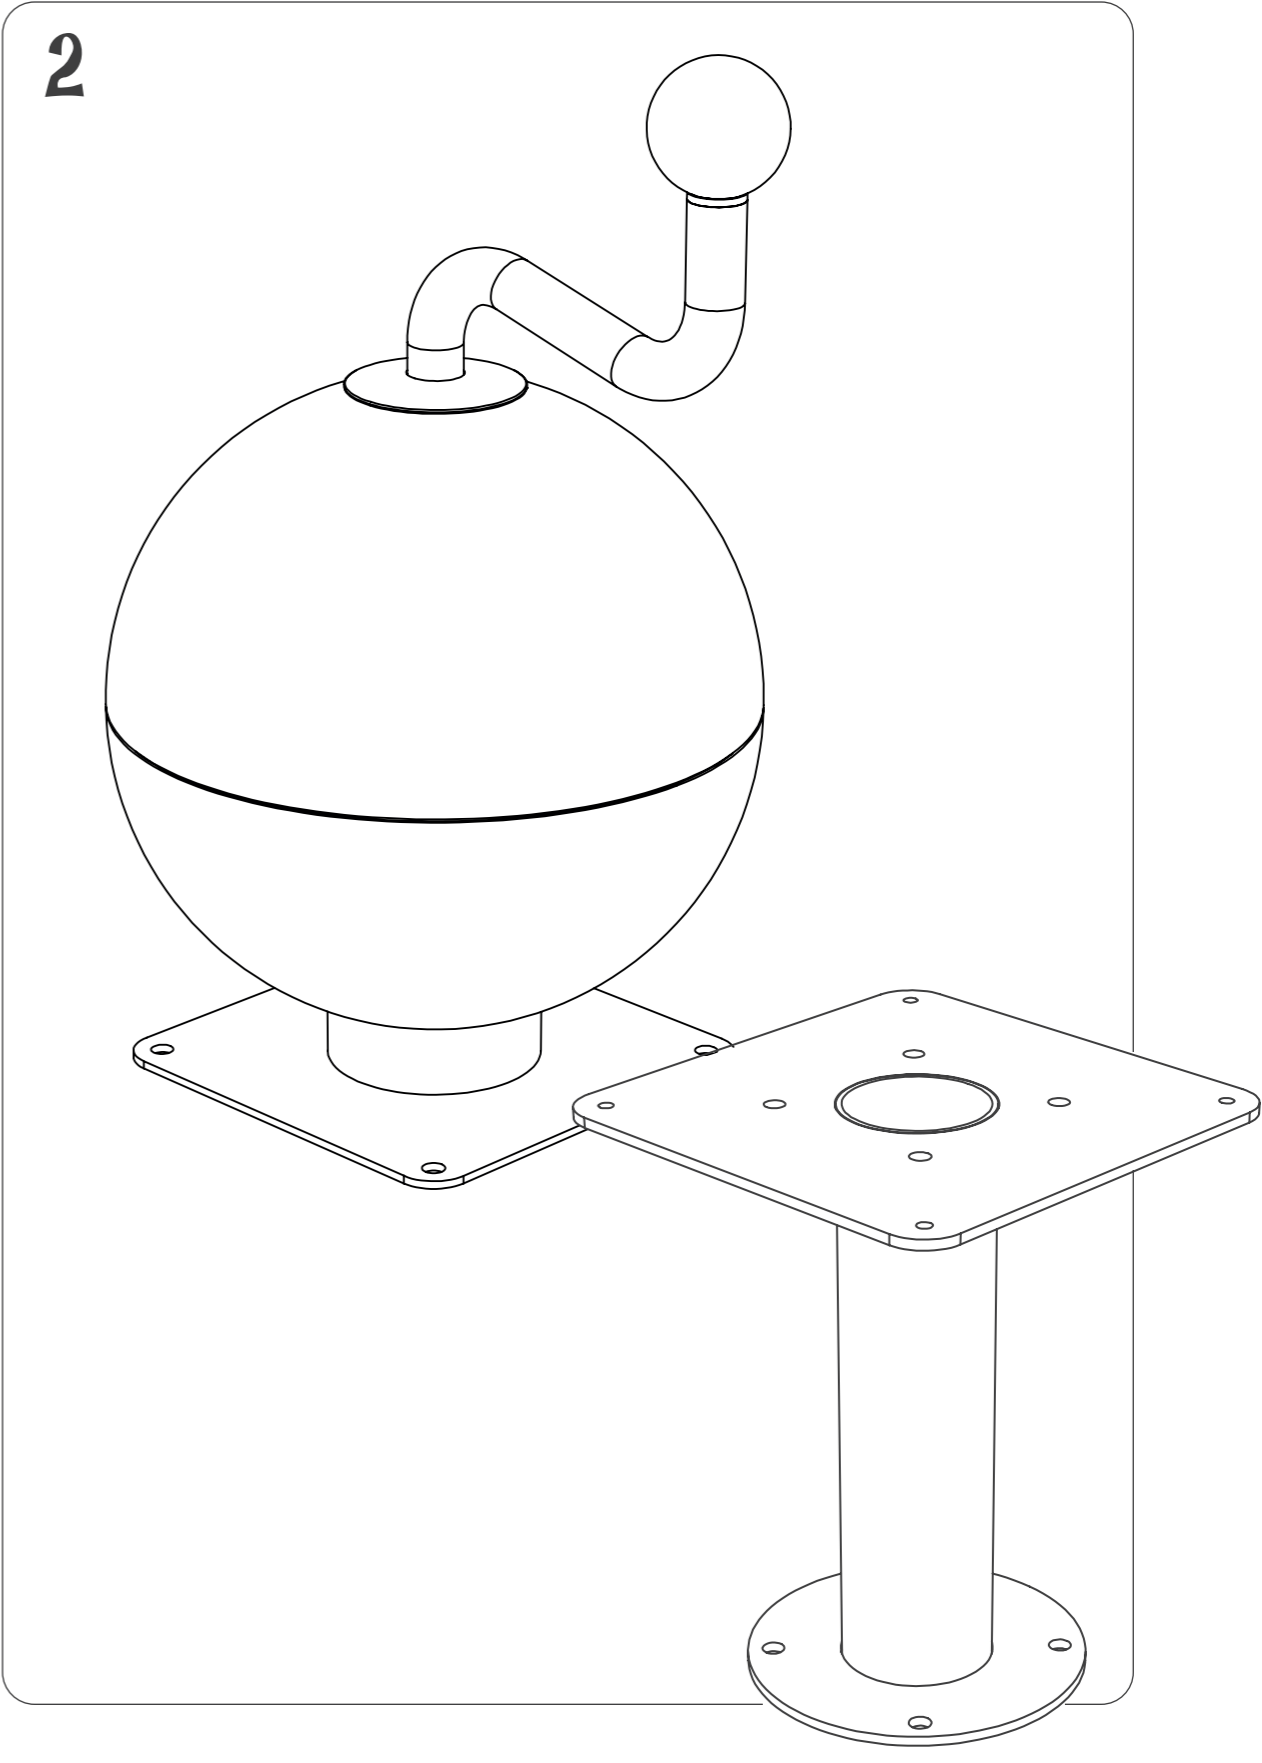

KG 28 kilogram

680 x 460 x 460 (mm)

# MUSICBALL INSTALLATION INSTRUCTION

MB90003\_25042019

3

4

5

6

7