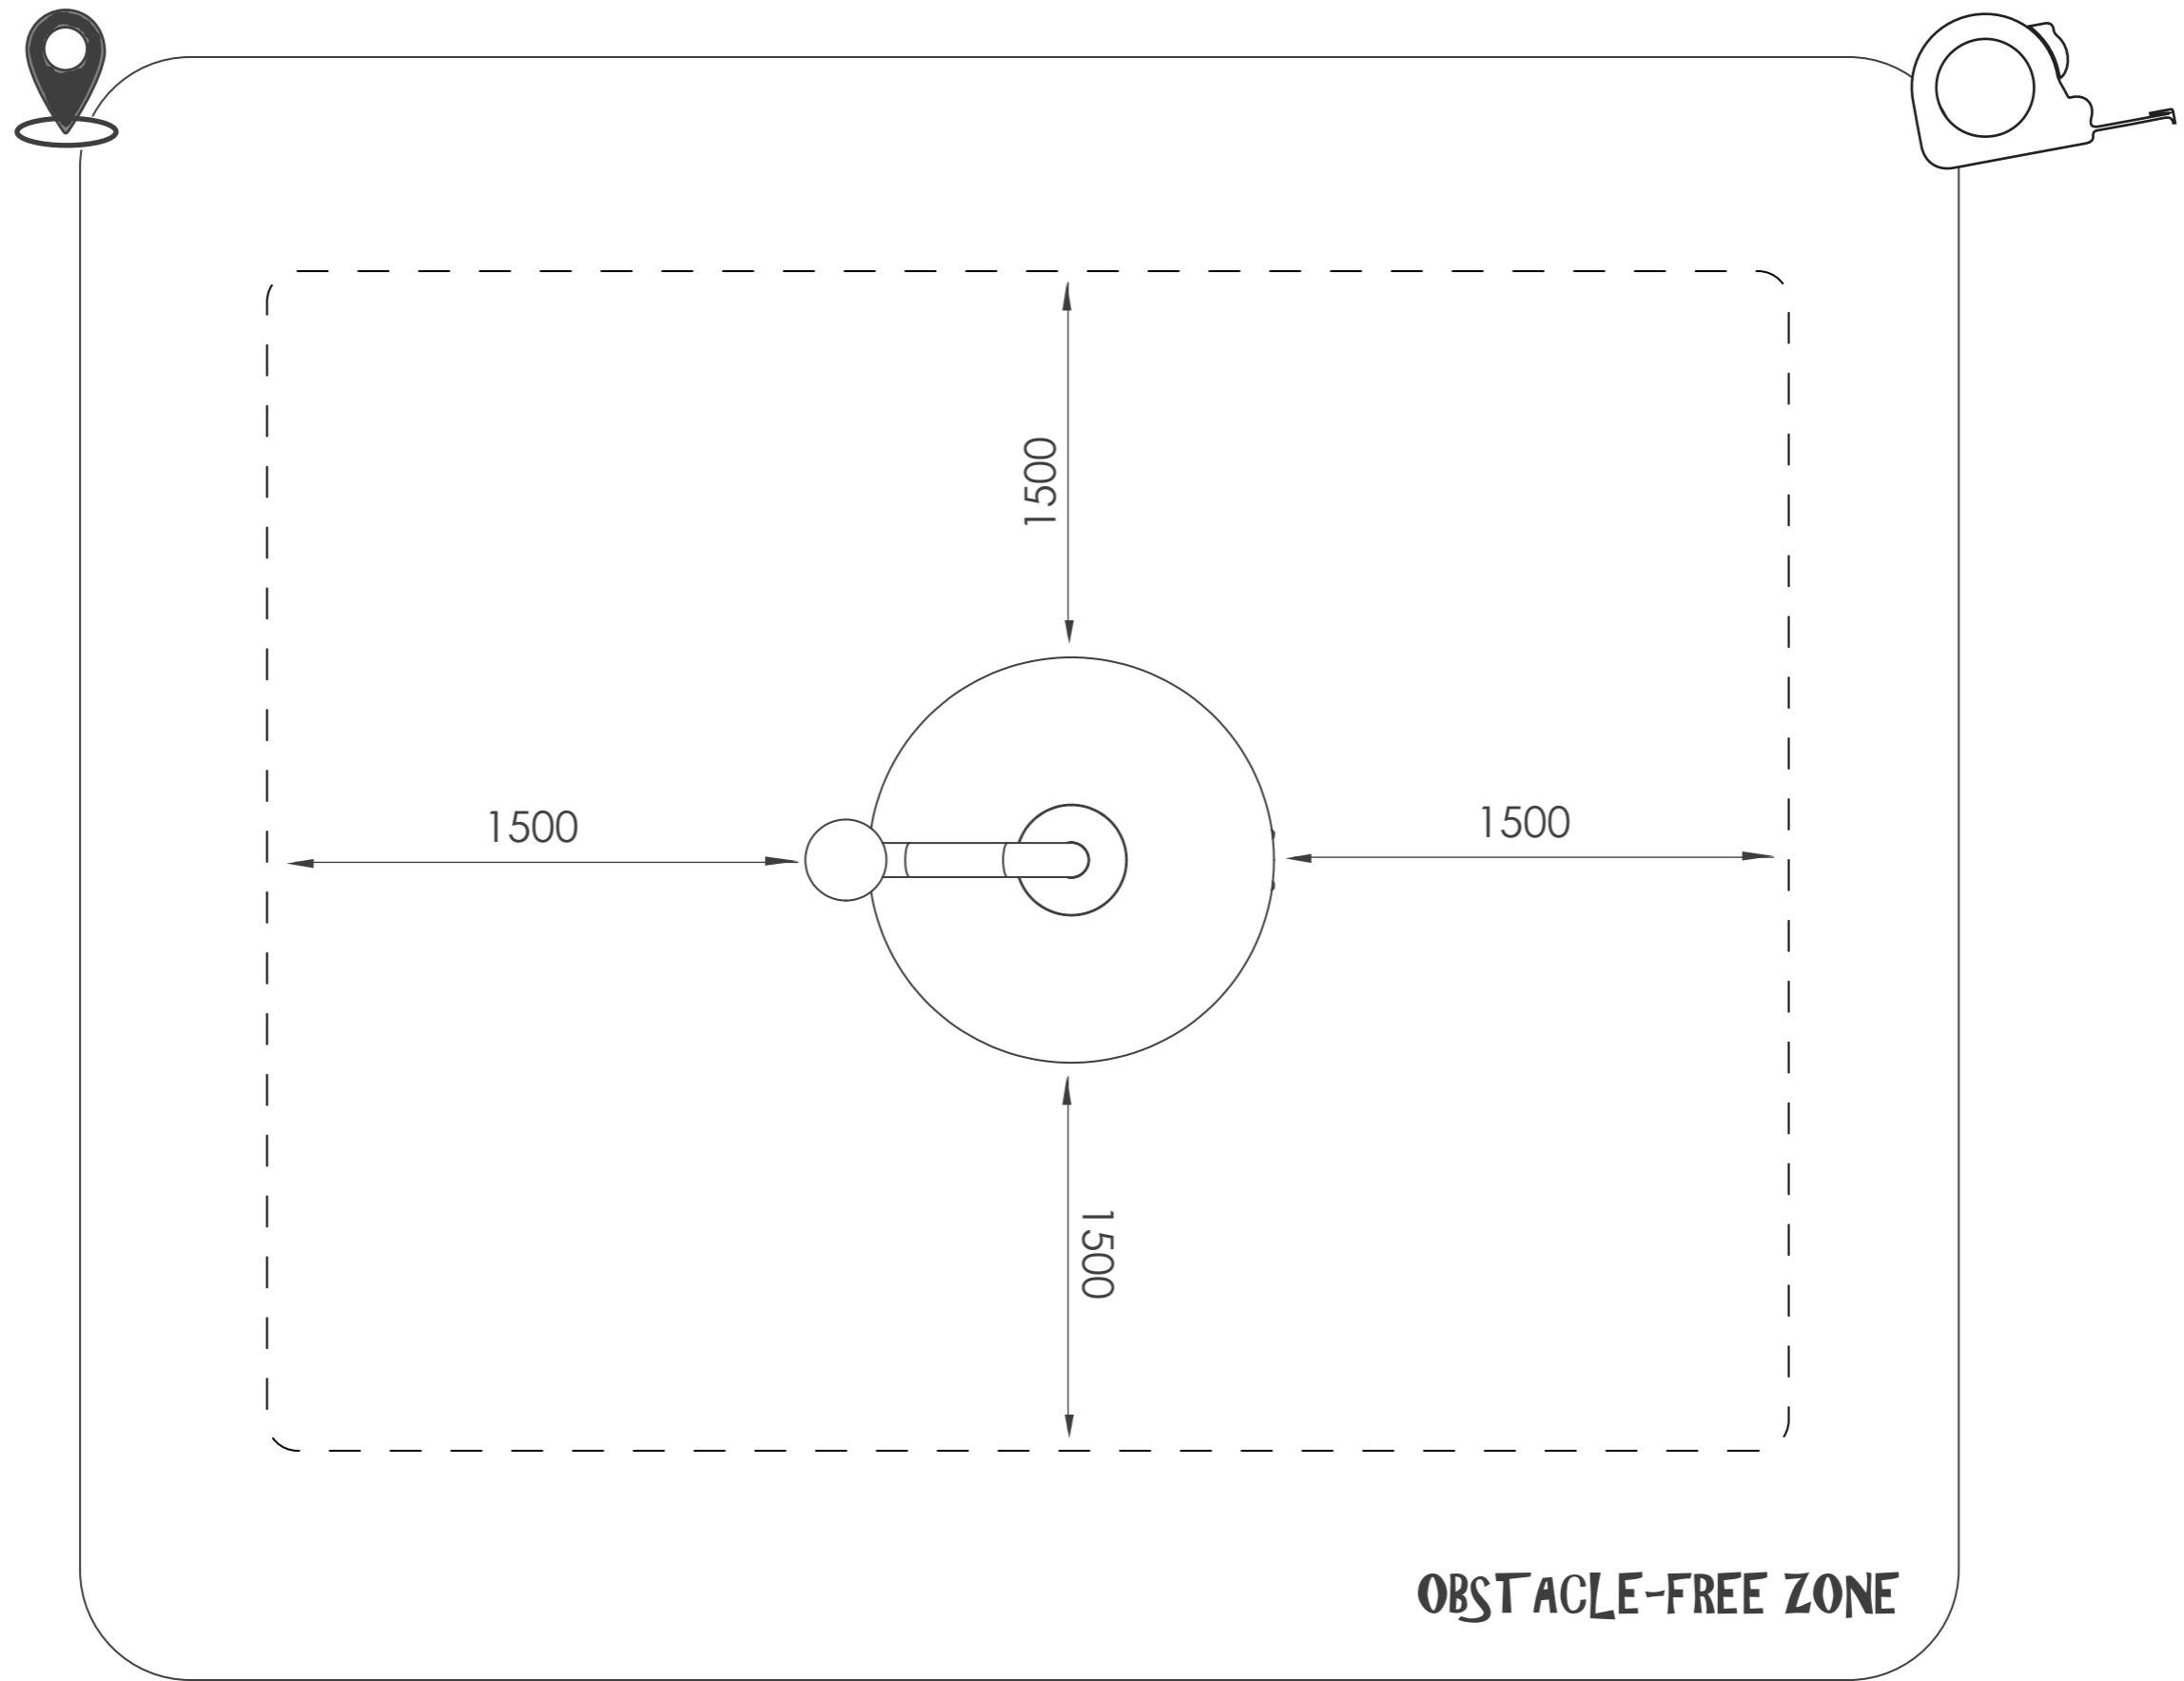

KG 28 kilogram

680 x 460 x 460 (mm)

# MUSICBALL INSTALLATION INSTRUCTION

MB90003\_25042019

3

4

5

6

7