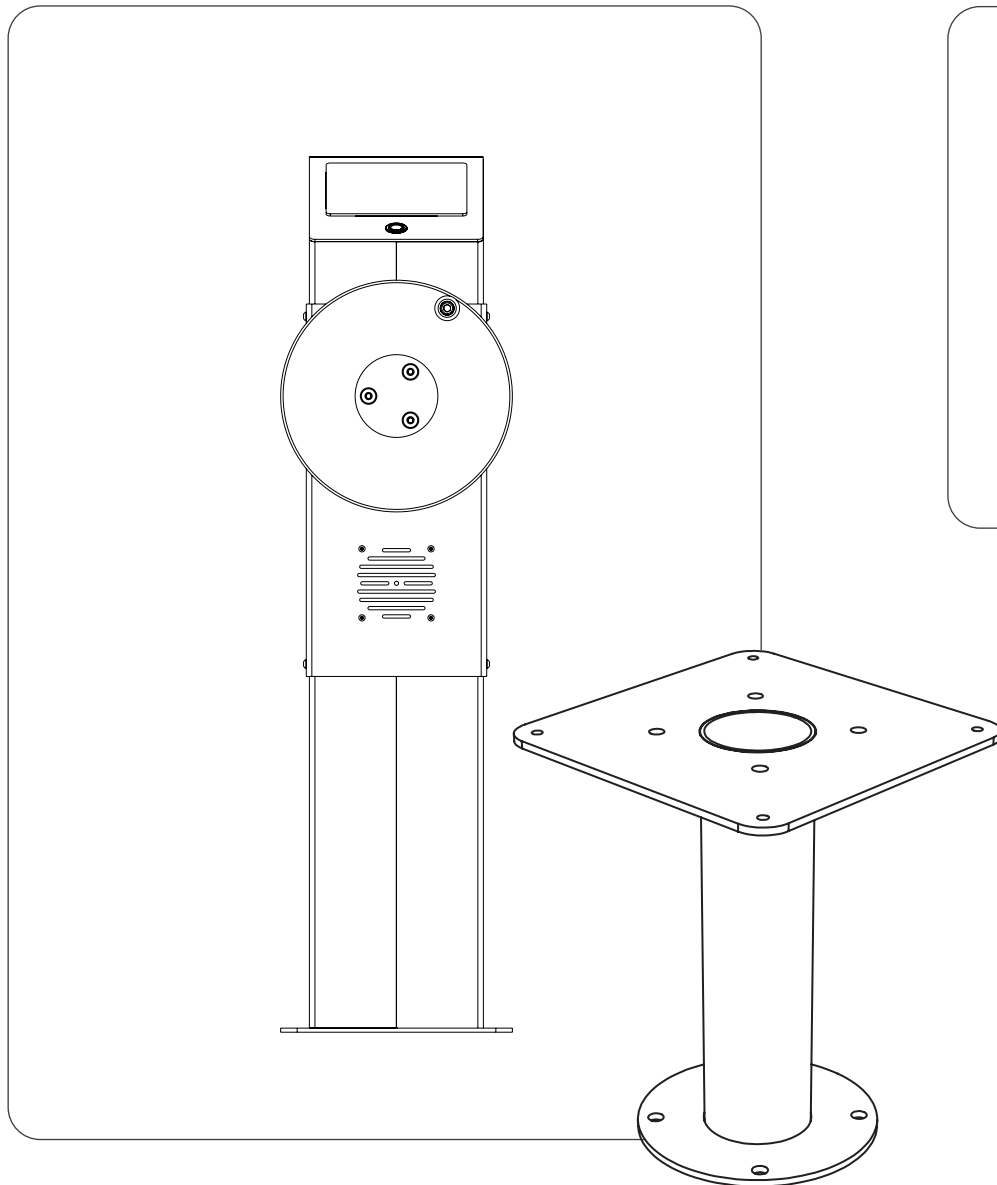

Audio Information Column Installation Instruction

AC90140_19082020

3

Foundation option 1:
Concrete pours

Foundation option 2:
Playnetic foundation frame

6

9

Open the service hatch

Open the service hatch
set the volume