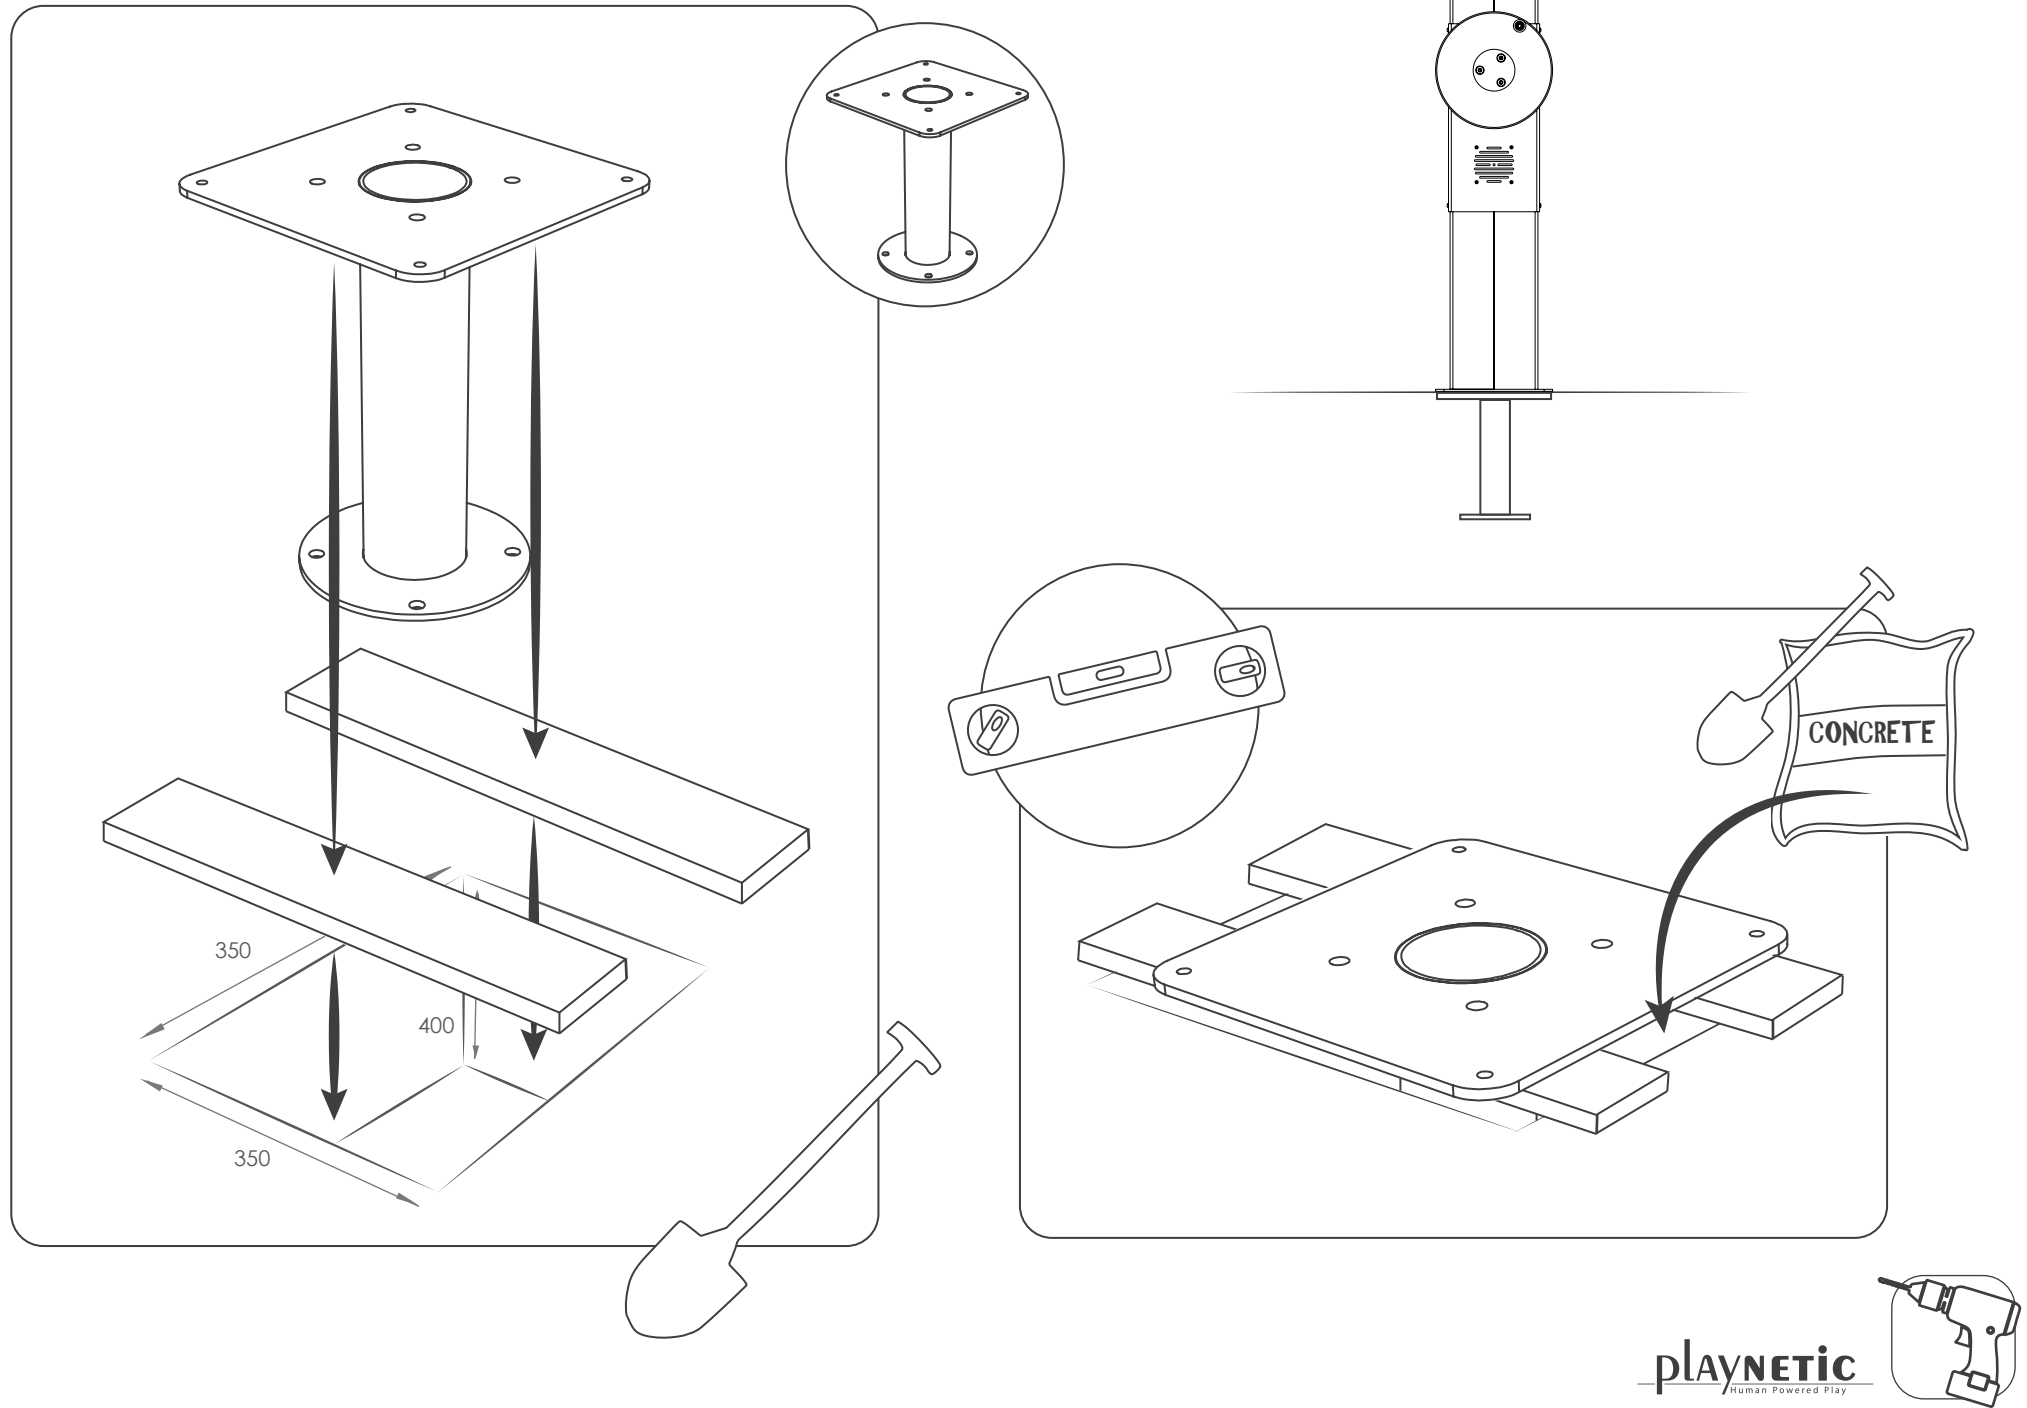

Audio Information Column Installation Instruction

AC90140_19082020

3

Foundation option 1:
Concrete pours

Foundation option 2:
Playnetic foundation frame

6

9

Open the service hatch

Open the service hatch
set the volume