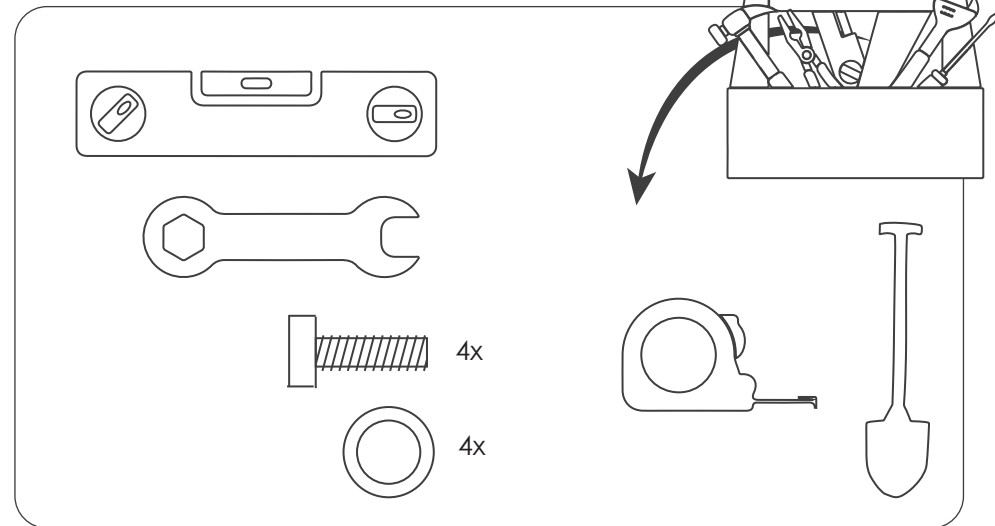

Audio Information Column Installation Instruction

AC90140_19082020

3

Foundation option 1:
Concrete pours

Foundation option 2:
Playnetic foundation frame

6

9

Open the service hatch

Open the service hatch
set the volume