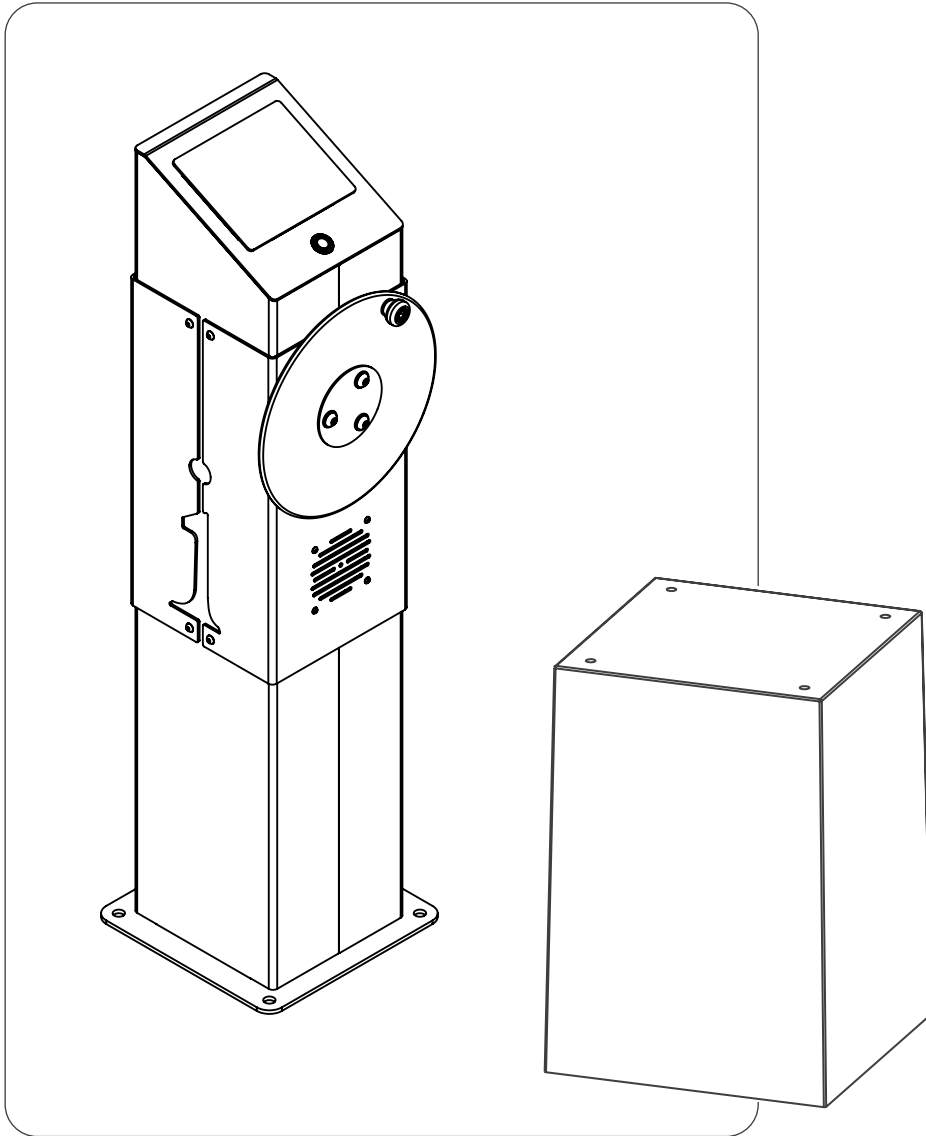

Audio Information Column Installation Instruction

AC90140_19082020

3

Foundation option 1:
Concrete pours

Foundation option 2:
Playnetic foundation frame

6

9

Open the service hatch

Open the service hatch
set the volume