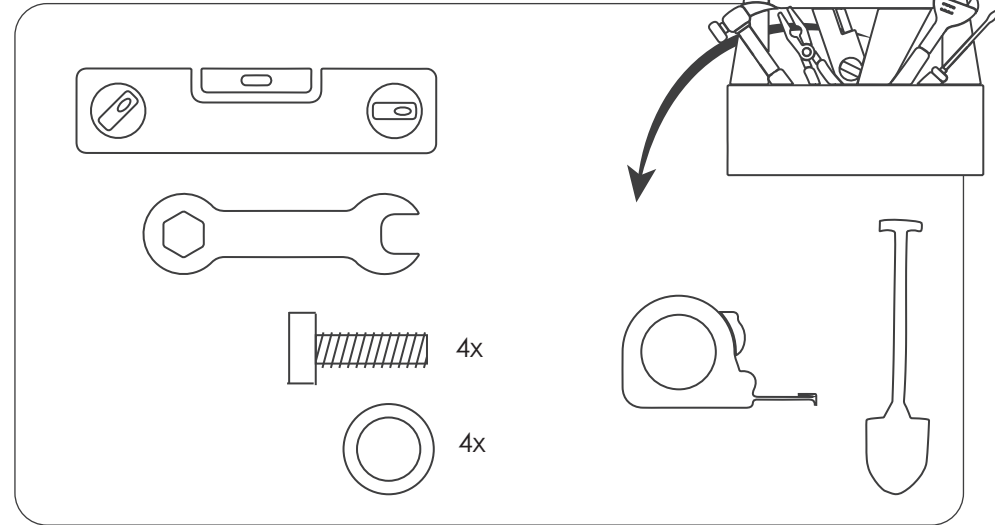

Audio Information Column Installation Instruction

AC90140_19082020

3

Foundation option 1:
Concrete pours

Foundation option 2:
Playnetic foundation frame

6

9

Open the service hatch

Open the service hatch
set the volume