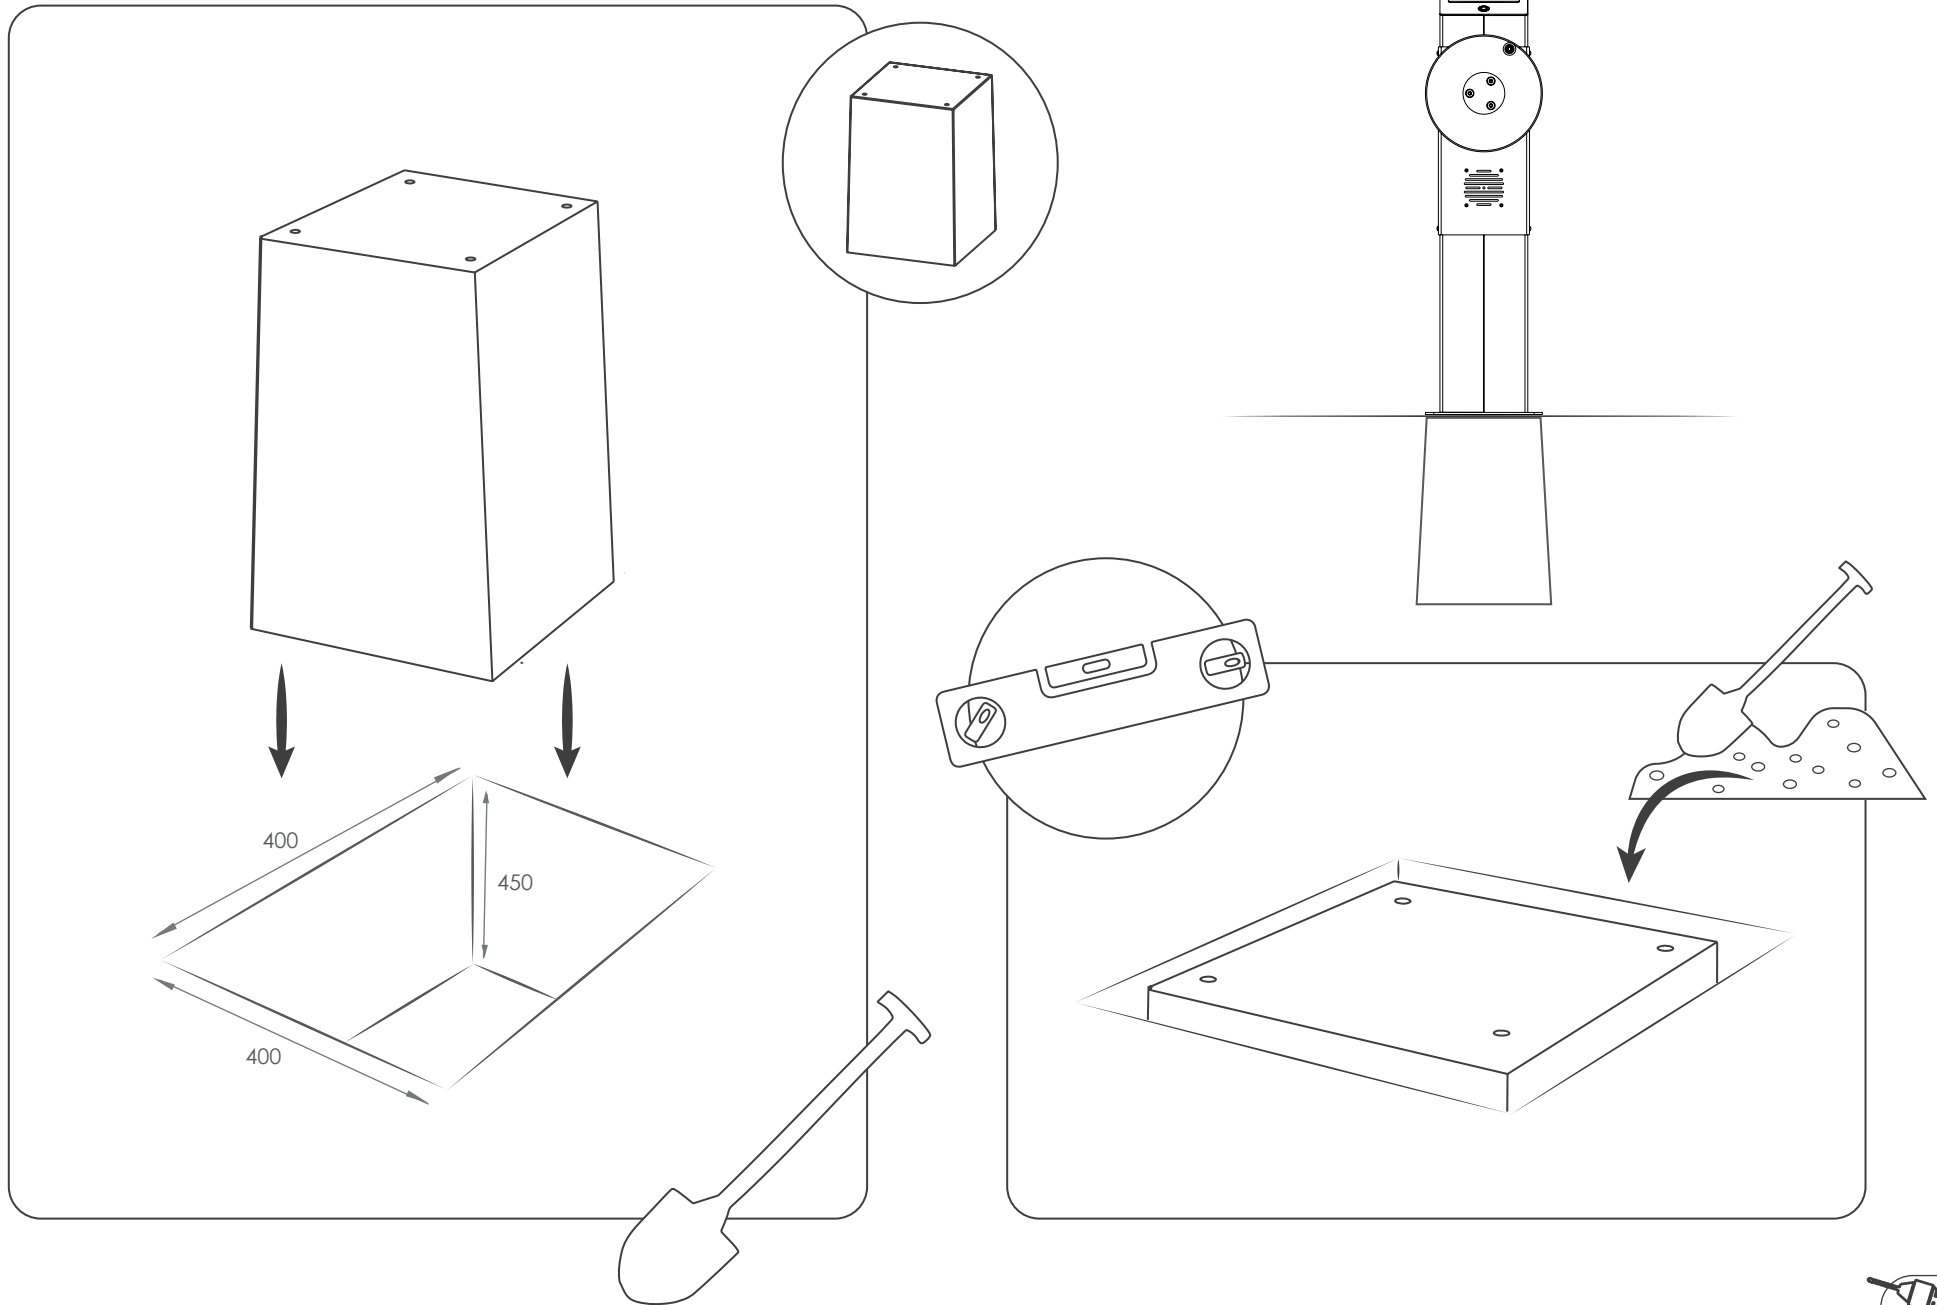

Audio Information Column Installation Instruction

AC90140_19082020

3

Foundation option 1:
Concrete pours

Foundation option 2:
Playnetic foundation frame

6

9

Open the service hatch

Open the service hatch
set the volume