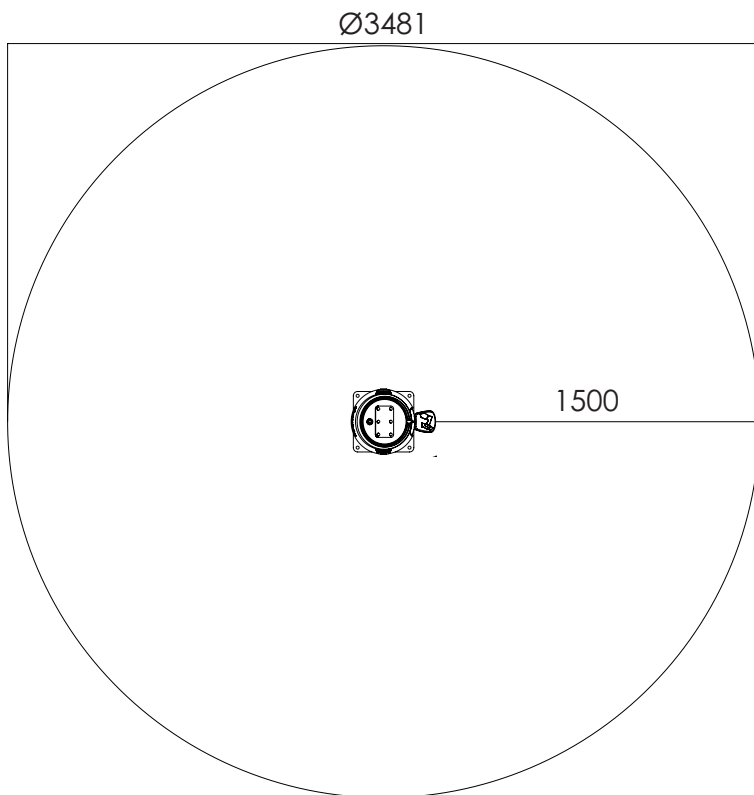

# Technical information

Category	Game
Age	4+
Number of users	1
LxBXH	912 x 390 x 300 mm
Weight	26 kg
Packaging	125 x 430 x 430 mm
Falling height	n/a
Falling zone	Ø 3481 mm
Obstacle free zone	Ø 3481 mm
NEN	EN 1176-1:2017
Materials	Stainless Steel HDPE Natural rubber
Foundation	Pre-cast concrete Foundation frame

## Customize the product

**playNETIC**  
Human Powered Play

Create your tube design on: 695 x 595 mm

Available standard content:

- GameNetic games International
- GameNetic games NL

For another language, ask our sales department