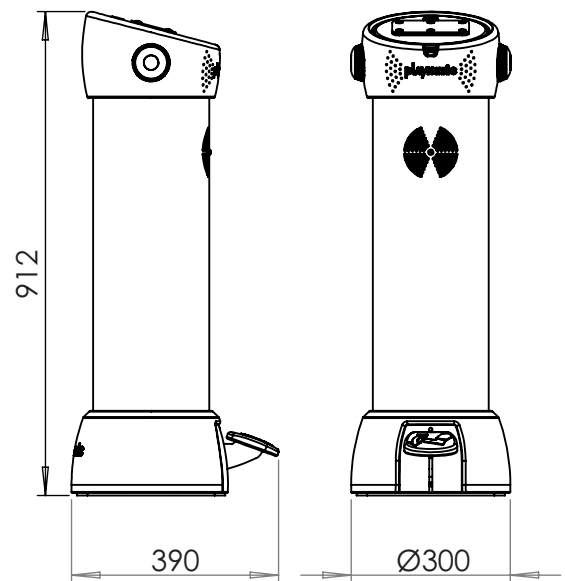

# Technical information

Category	Game
Age	4+
Number of users	1
LxBXH	912 x 390 x 300 mm
Weight	26 kg
Packaging	125 x 430 x 430 mm
Falling height	n/a
Falling zone	Ø 3481 mm
Obstacle free zone	Ø 3481 mm
NEN	EN 1176-1:2017
Materials	Stainless Steel HDPE Natural rubber
Foundation	Pre-cast concrete Foundation frame

## Customize the product

**playNETIC**  
Human Powered Play

Create your tube design on: 695 x 595 mm

Available standard content:

- GameNetic games International
- GameNetic games NL

For another language, ask our sales department