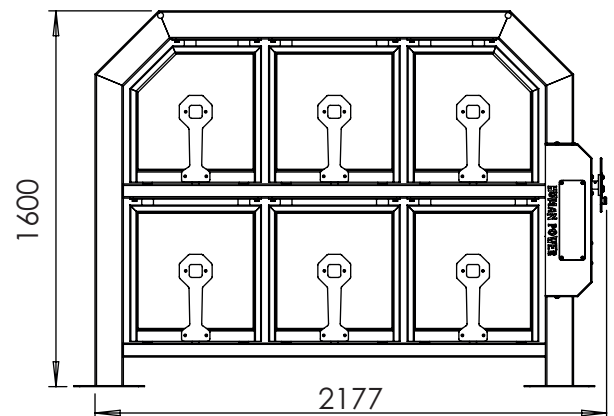

# Technical information

Category	Game
Age	6+
Number of users	1-6
LxBXH	2177 x 1600 x 230 mm
Weight	280 kg
Packaging	2420 x 1800 x 770 mm
Falling height	n/a
Falling zone	5267 x 3300 mm
Obstacle free zone	5267 x 3300 mm
NEN	EN 1176-1:2017
Materials	(galvanized) Steel
Foundation	Foundation frame large