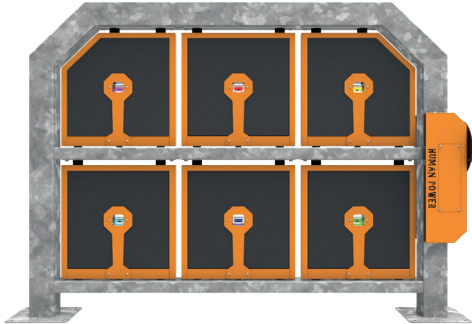

# ShotSpot

Article number: 9001 1

---

**playNETIC**  
Human Powered Play

# Technical information

Category	Game
Age	6+
Number of users	1-6
LxBXH	2177 x 1600 x 230 mm
Weight	280 kg
Packaging	2420 x 1800 x 770 mm
Falling height	n/a
Falling zone	5267 x 3300 mm
Obstacle free zone	5267 x 3300 mm
NEN	EN 1176-1:2017
Materials	(galvanized) Steel
Foundation	Foundation frame large