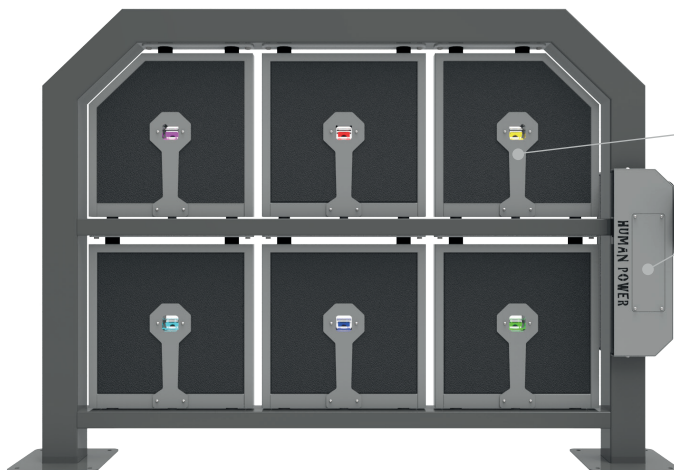

Customize the product