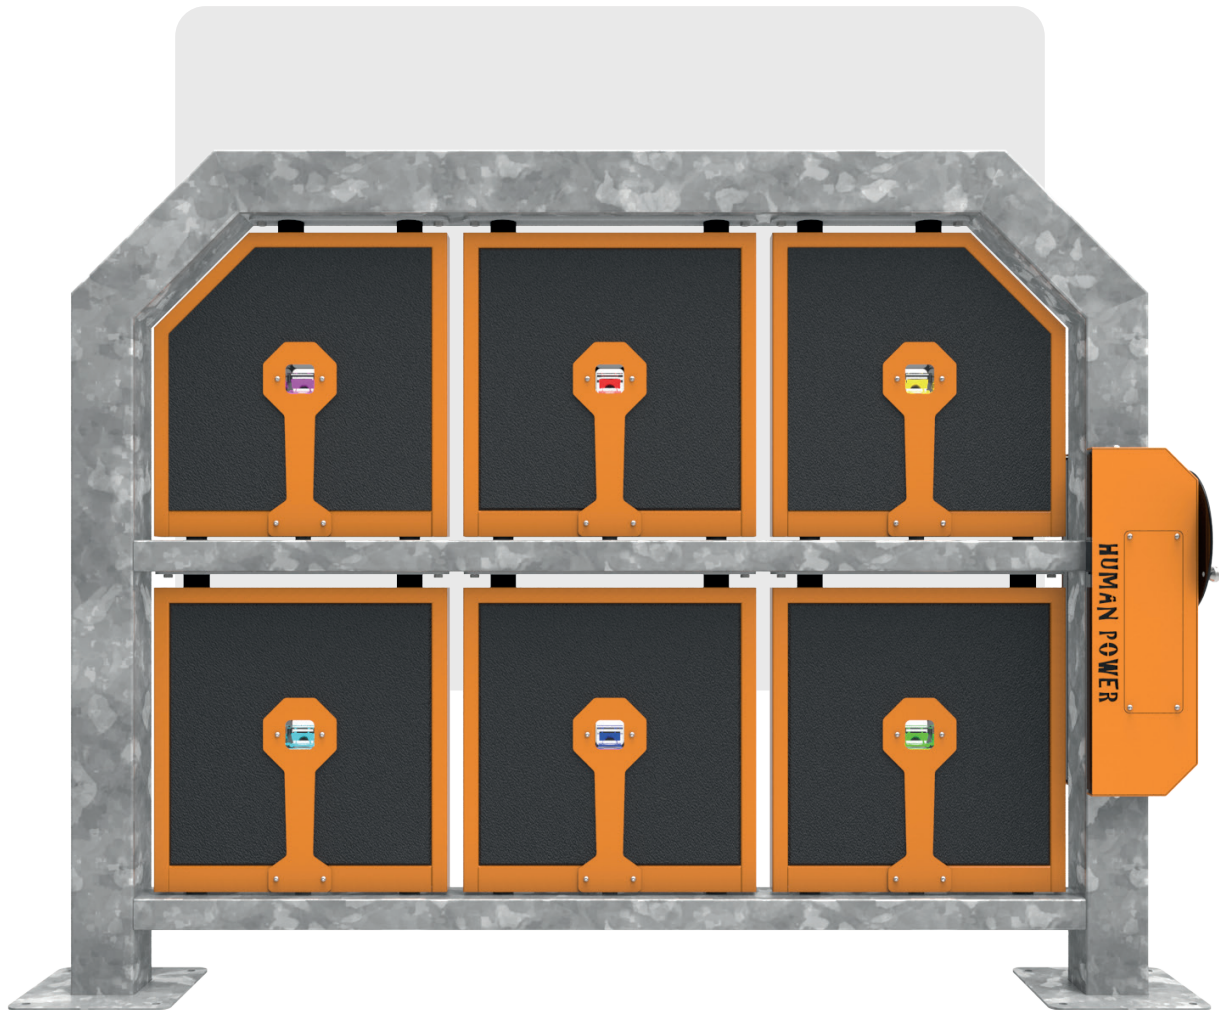

# ShotSpot

Article number: 9001 1

---

**playNETIC**  
Human Powered Play

# Technical information

Category	Game
Age	6+
Number of users	1-6
LxBXH	2177 x 1600 x 230 mm
Weight	280 kg
Packaging	2420 x 1800 x 770 mm
Falling height	n/a
Falling zone	5267 x 3300 mm
Obstacle free zone	5267 x 3300 mm
NEN	EN 1176-1:2017
Materials	(galvanized) Steel
Foundation	Foundation frame large