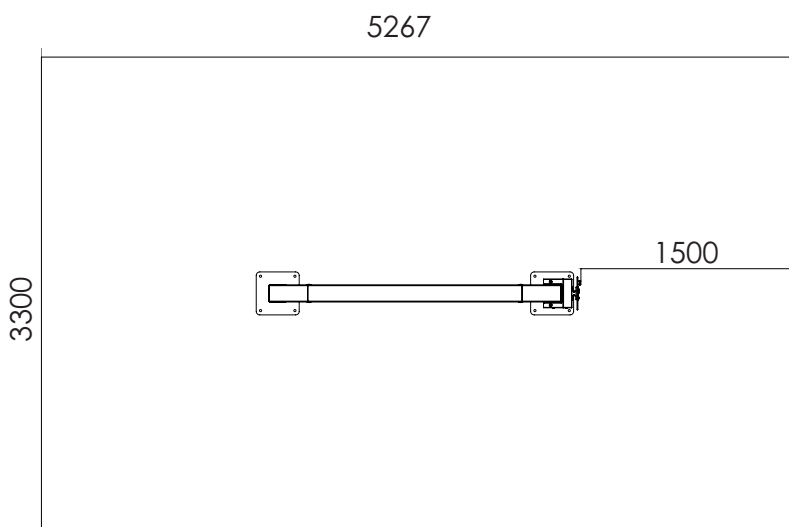

# ShotSpot

Article number: 9001 1

---

**playNETIC**  
Human Powered Play

# Technical information

Category	Game
Age	6+
Number of users	1-6
LxBXH	2177 x 1600 x 230 mm
Weight	280 kg
Packaging	2420 x 1800 x 770 mm
Falling height	n/a
Falling zone	5267 x 3300 mm
Obstacle free zone	5267 x 3300 mm
NEN	EN 1176-1:2017
Materials	(galvanized) Steel
Foundation	Foundation frame large