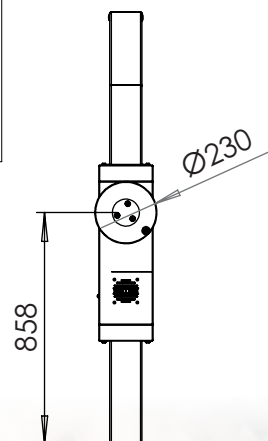

# ShotSpot

Article number: 9001 1

---

**playNETIC**  
Human Powered Play

# Technical information

Category	Game
Age	6+
Number of users	1-6
LxBXH	2177 x 1600 x 230 mm
Weight	280 kg
Packaging	2420 x 1800 x 770 mm
Falling height	n/a
Falling zone	5267 x 3300 mm
Obstacle free zone	5267 x 3300 mm
NEN	EN 1176-1:2017
Materials	(galvanized) Steel
Foundation	Foundation frame large