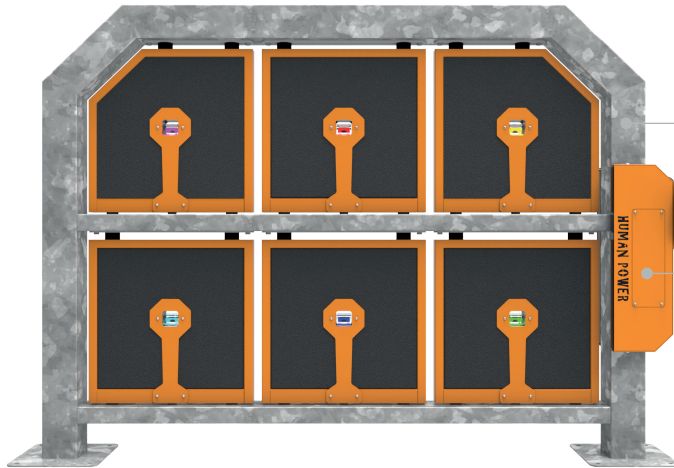

Standard Product